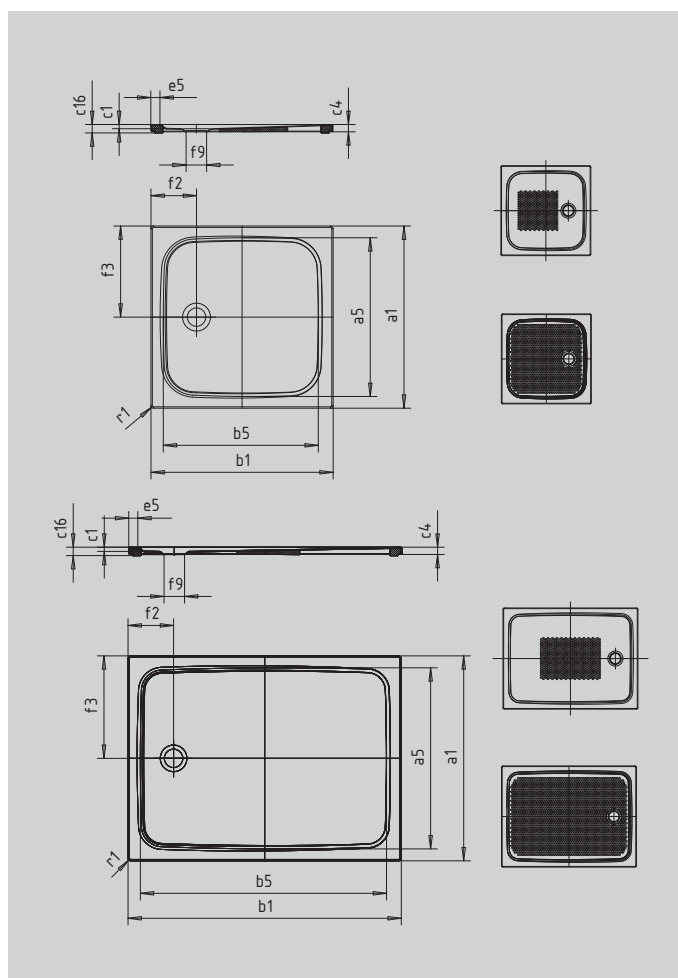

CAYONOPLAN WITH LOW PROFILE SUPPORT

- floor-level shower
- classic design with inner contour
- perfect match for the CAYONO model range
- large standing area with central waste at short side
- made of KALDEWEI steel enamel

Similar illustration

SECURE⁺

Model		2264
External length	a_1	800 mm
Internal length	a_5	690 mm
External width	b_1	1300 mm
Internal width	b_5	1190 mm
Depth inside	c_1	25 mm
Height of rim	c_4	40 mm
Height with low-profile support	c_{16}	45 mm
Width of rim	e_5	50 mm
Diameter of waste hole	f_9	Ø90 mm
Distance bath edge to centre of waste hole	$f_2; f_3$	200; 400 mm
External radius	r_1	12 mm
Net weight		25 kg
Anti-slip		555 x 855 mm
Full anti-slip		615 x 1135 mm
SECURE PLUS		full base