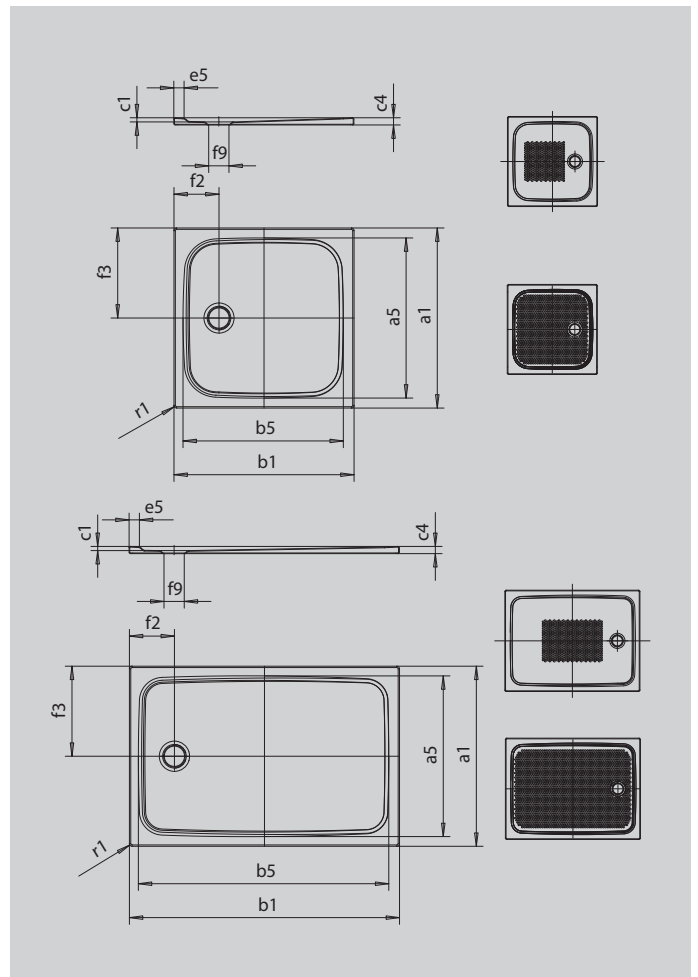

CAYONOPLAN

- floor-level shower
- classic design with inner contour
- perfect match for the CAYONO model range
- large standing area with central waste at short side
- made of KALDEWEI steel enamel

Similar illustration

SECURE⁺

Model		2266
External length	a_1	800 mm
Internal length	a_5	690 mm
External width	b_1	1400 mm
Internal width	b_5	1290 mm
Depth inside	c_1	25 mm
Height of rim	c_4	40 mm
Width of rim	e_5	50 mm
Diameter of waste hole	f_9	Ø90 mm
Distance bath edge to centre of waste hole	$f_2; f_3$	200; 400 mm
External radius	r_1	12 mm
Net weight		29 kg
Anti-slip		555 x 855 mm
Full anti-slip		615 x 1235 mm
SECUREPLUS		full base