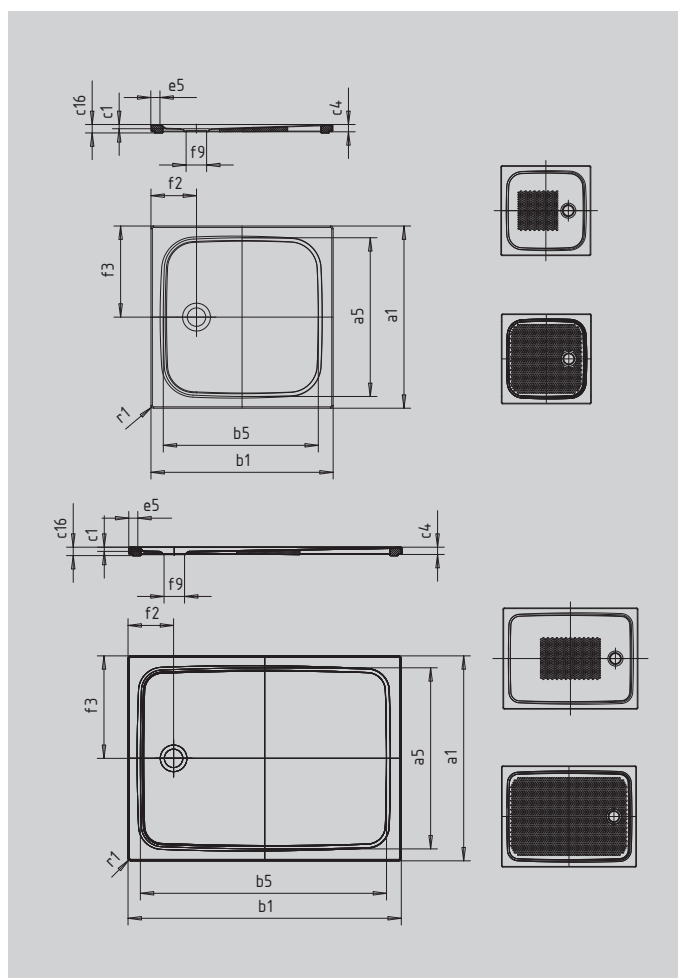

CAYONOPLAN WITH LOW PROFILE SUPPORT

- floor-level shower
- classic design with inner contour
- perfect match for the CAYONO model range
- large standing area with central waste at short side
- made of KALDEWEI steel enamel

Similar illustration

SECURE⁺

| | | |
|--|------------|---------------|
| Model | | 2267 |
| External length | a_1 | 900 mm |
| Internal length | a_5 | 790 mm |
| External width | b_1 | 1400 mm |
| Internal width | b_5 | 1290 mm |
| Depth inside | c_1 | 25 mm |
| Height of rim | c_4 | 40 mm |
| Height with low-profile support | c_{16} | 45 mm |
| Width of rim | e_5 | 50 mm |
| Diameter of waste hole | f_9 | Ø90 mm |
| Distance bath edge to centre of waste hole | $f_2; f_3$ | 200; 450 mm |
| External radius | r_1 | 12 mm |
| Net weight | | 33 kg |
| Anti-slip | | 555 x 855 mm |
| Full anti-slip | | 695 x 1235 mm |
| SECURE PLUS | | full base |