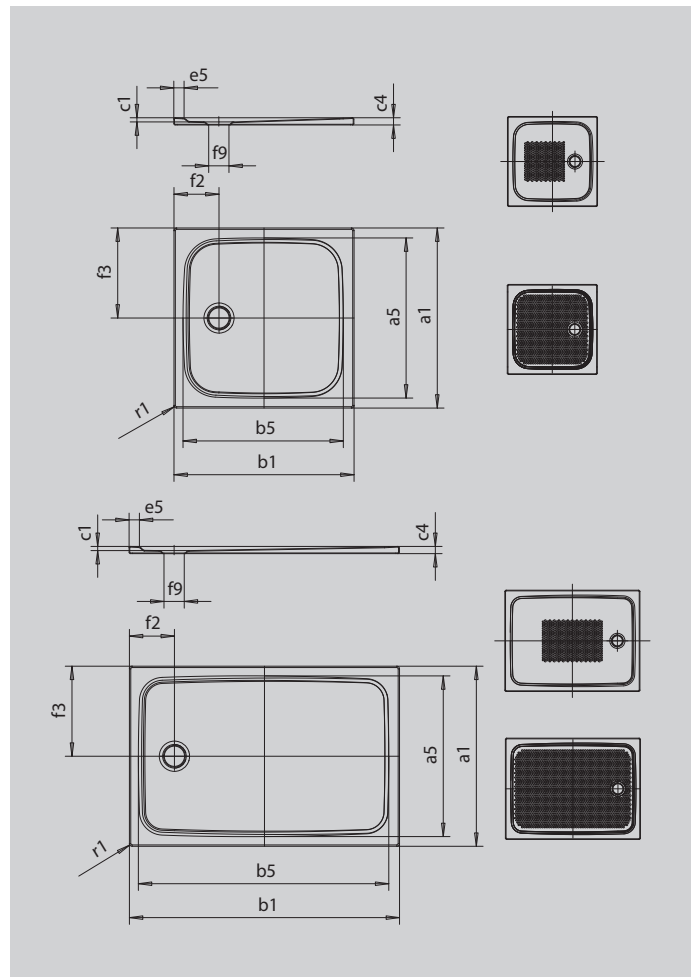

CAYONOPLAN

- floor-level shower
- classic design with inner contour
- perfect match for the CAYONO model range
- large standing area with central waste at short side
- made of KALDEWEI steel enamel

Similar illustration

SECURE⁺

Model		2270
External length	a_1	750 mm
Internal length	a_5	640 mm
External width	b_1	1500 mm
Internal width	b_5	1390 mm
Depth inside	c_1	25 mm
Height of rim	c_4	40 mm
Width of rim	e_5	50 mm
Diameter of waste hole	f_9	Ø90 mm
Distance bath edge to centre of waste hole	f_2, f_3	200; 375 mm
External radius	r_1	12 mm
Net weight		29 kg
Anti-slip		395 x 855 mm
Full anti-slip		575 x 1335 mm
SECUREPLUS		full base