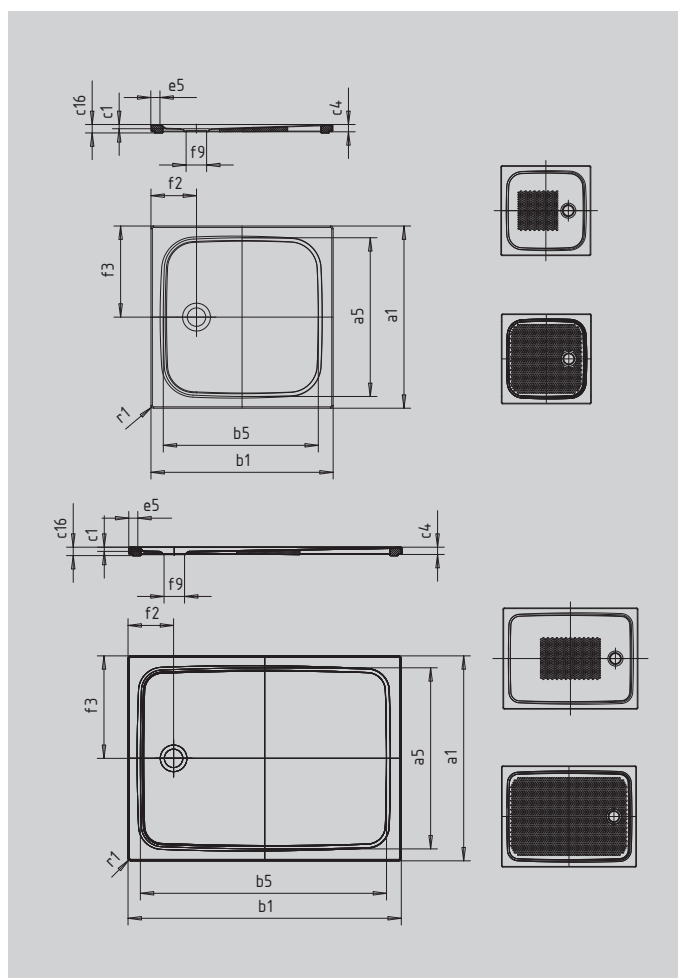

# CAYONOPLAN WITH LOW PROFILE SUPPORT

- floor-level shower
- classic design with inner contour
- perfect match for the CAYONO model range
- large standing area with central waste at short side
- made of KALDEWEI steel enamel

Similar illustration

SECURE<sup>+</sup>

Model		2270
External length	$a_1$	750 mm
Internal length	$a_5$	640 mm
External width	$b_1$	1500 mm
Internal width	$b_5$	1390 mm
Depth inside	$c_1$	25 mm
Height of rim	$c_4$	40 mm
Height with low-profile support	$c_{16}$	45 mm
Width of rim	$e_5$	50 mm
Diameter of waste hole	$f_9$	Ø90 mm
Distance bath edge to centre of waste hole	$f_2; f_3$	200; 375 mm
External radius	$r_1$	12 mm
Net weight		29 kg
Anti-slip		395 x 855 mm
Full anti-slip		575 x 1335 mm
SECURE PLUS		full base