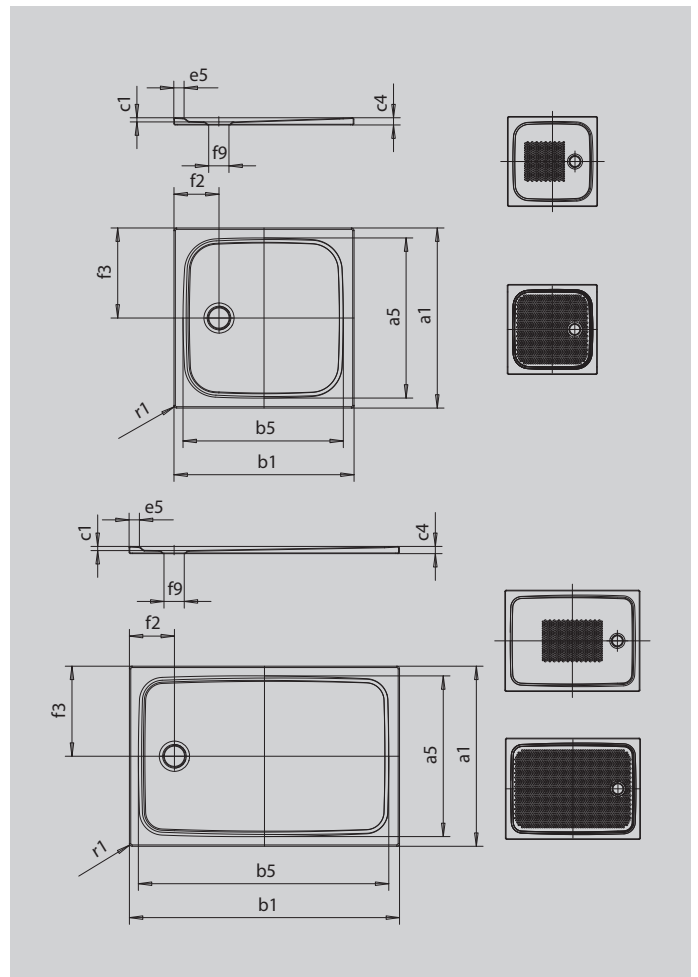

CAYONOPLAN

- floor-level shower
- classic design with inner contour
- perfect match for the CAYONO model range
- large standing area with central waste at short side
- made of KALDEWEI steel enamel

Similar illustration

SECURE⁺

Model		2271
External length	a_1	800 mm
Internal length	a_5	690 mm
External width	b_1	1500 mm
Internal width	b_5	1390 mm
Depth inside	c_1	25 mm
Height of rim	c_4	40 mm
Height with low-profile support	c_{16}	49 mm
Width of rim	e_5	50 mm
Diameter of waste hole	f_9	Ø90 mm
Distance bath edge to centre of waste hole	$f_2; f_3$	200; 400 mm
External radius	r_1	12 mm
Net weight		31 kg
Anti-slip		555 x 855 mm
Full anti-slip		615 x 1335 mm
SECURE PLUS		full base