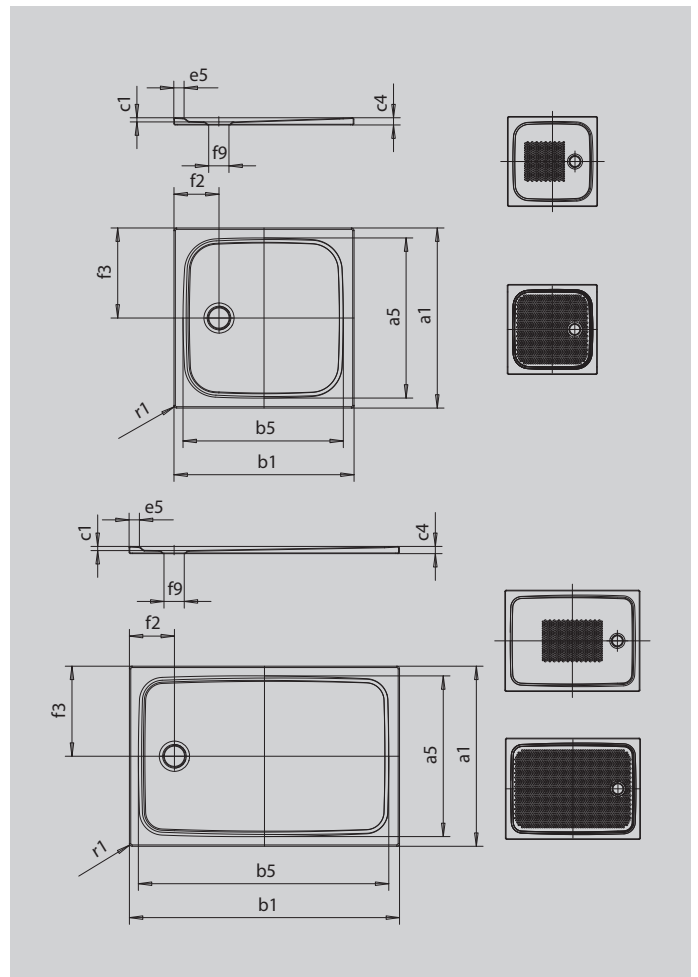

# CAYONPLAN

- floor-level shower
- classic design with inner contour
- perfect match for the CAYONO model range
- large standing area with central waste at short side
- made of KALDEWEI steel enamel

Similar illustration

SECURE<sup>+</sup>

Model		2275
External length	$a_1$	750 mm
Internal length	$a_5$	640 mm
External width	$b_1$	1600 mm
Internal width	$b_5$	1490 mm
Depth inside	$c_1$	25 mm
Height of rim	$c_4$	40 mm
Width of rim	$e_5$	50 mm
Diameter of waste hole	$f_9$	Ø 90 mm
Distance bath edge to centre of waste hole	$f_2, f_3$	200; 375 mm
External radius	$r_1$	12 mm
Net weight		30 kg
Anti-slip		395 x 855 mm
Full anti-slip		575 x 1435 mm
SECUREPLUS		full base