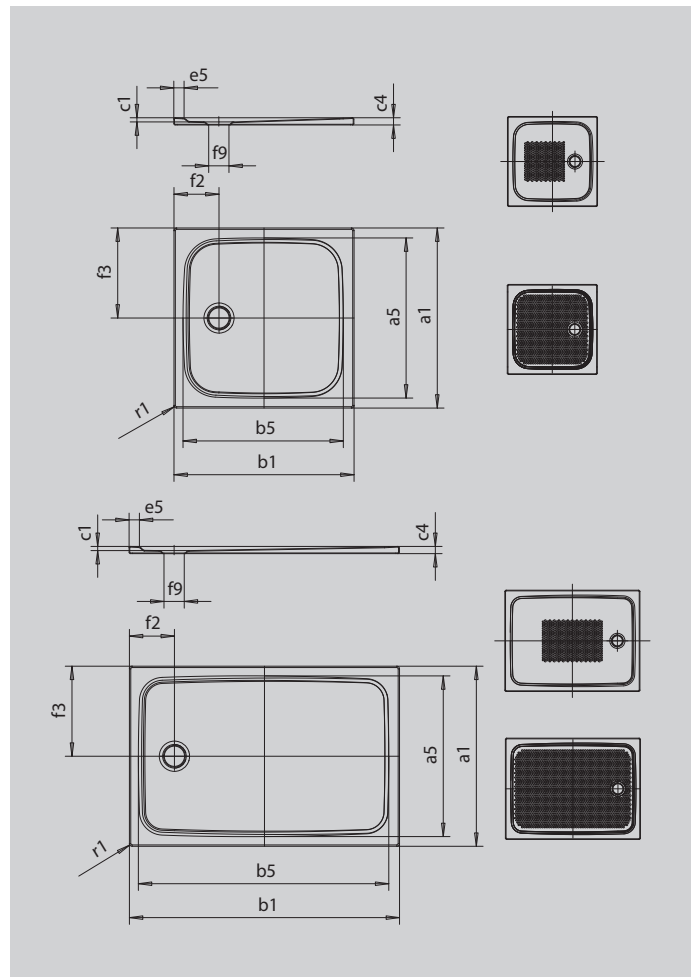

CAYONOPLAN

- floor-level shower
- classic design with inner contour
- perfect match for the CAYONO model range
- large standing area with central waste at short side
- made of KALDEWEI steel enamel

Similar illustration

SECURE⁺

Model		2276
External length	a_1	800 mm
Internal length	a_5	690 mm
External width	b_1	1600 mm
Internal width	b_5	1490 mm
Depth inside	c_1	25 mm
Height of rim	c_4	40 mm
Height with low-profile support	c_{16}	49 mm
Width of rim	e_5	50 mm
Diameter of waste hole	f_9	Ø90 mm
Distance bath edge to centre of waste hole	$f_2; f_3$	200; 400 mm
External radius	r_1	12 mm
Net weight		33 kg
Anti-slip		555 x 855 mm
Full anti-slip		615 x 1435 mm
SECURE PLUS		full base