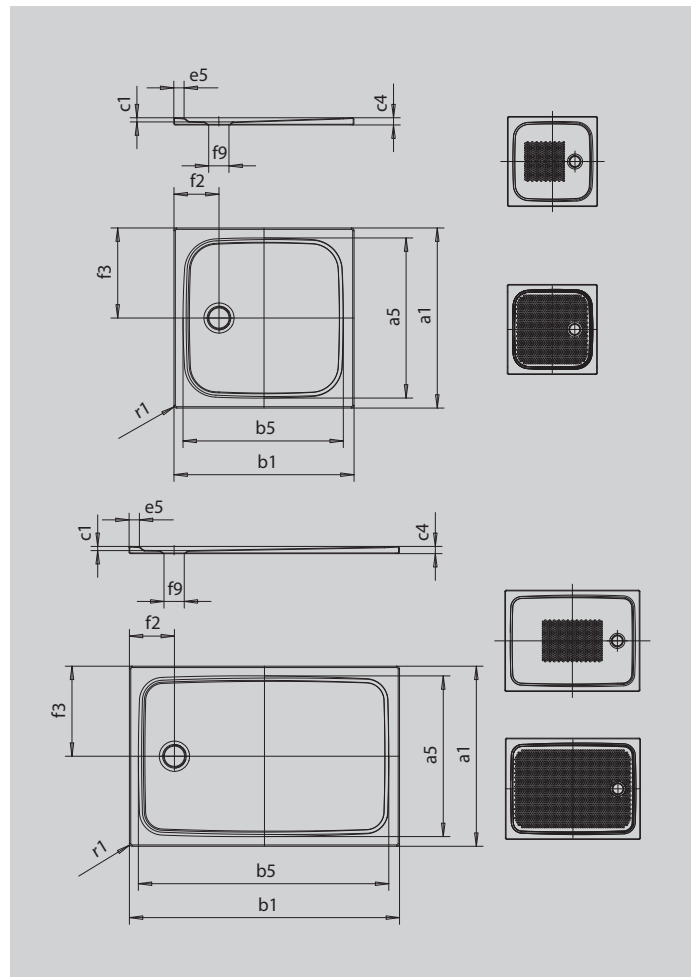

# CAYONOPLAN

- floor-level shower
- classic design with inner contour
- perfect match for the CAYONO model range
- large standing area with central waste at short side
- made of KALDEWEI steel enamel

Similar illustration

SECURE<sup>+</sup>

Model		2279
External length	$a_1$	750 mm
Internal length	$a_5$	640 mm
External width	$b_1$	1700 mm
Internal width	$b_5$	1590 mm
Depth inside	$c_1$	25 mm
Height of rim	$c_4$	40 mm
Height with low-profile support	$c_{16}$	49 mm
Width of rim	$e_5$	50 mm
Diameter of waste hole	$f_9$	Ø90 mm
Distance bath edge to centre of waste hole	$f_2; f_3$	200; 375 mm
External radius	$r_1$	12 mm
Net weight		33 kg
Anti-slip		395 x 855 mm
Full anti-slip		575 x 1535 mm
SECURE PLUS		full base