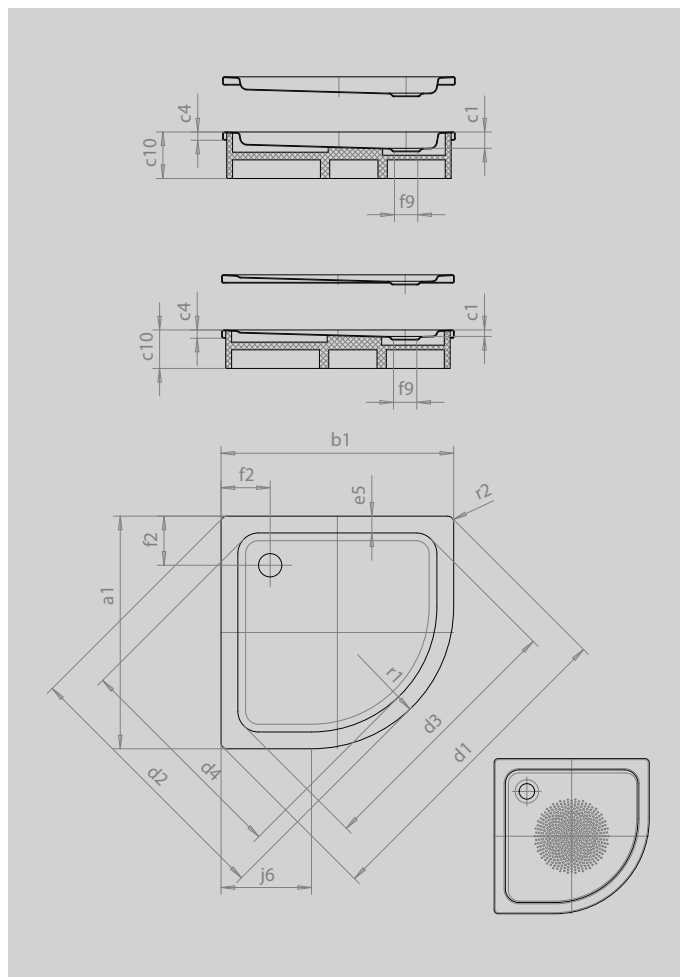

ARRONDO

- quad shower tray with minimalist contours
- generous standing area with lots of room to move when showering
- space-saving shape
- 55 cm radius
- made of KALDEWEI steel enamel
- flush-fitting recessed waste cover (only in combination with the KA 90 waste fittings)

Similar illustration

Model		871
External length	a_1	900 mm
External width	b_1	900 mm
Depth inside	c_1	65 mm
Height of rim	c_4	32 mm
Height with low-profile support	c_{16}	49 mm
Width across corners - external length	d_1	1254 mm
Width across corners - external width	d_2	1035 mm
Width across corners - internal length	d_3	1023 mm
Width across corners - internal width	d_4	855 mm
Width of rim	e_5	65 mm
Distance bath edge to centre of waste hole	f_2	190 mm
Diameter of waste hole	f_9	Ø 90 mm
Side length	j_6	350 mm
External radius	r_1	550 mm
External radius	r_2	23 mm
Net weight		21 kg
Diameter of anti-slip		Ø 435 mm