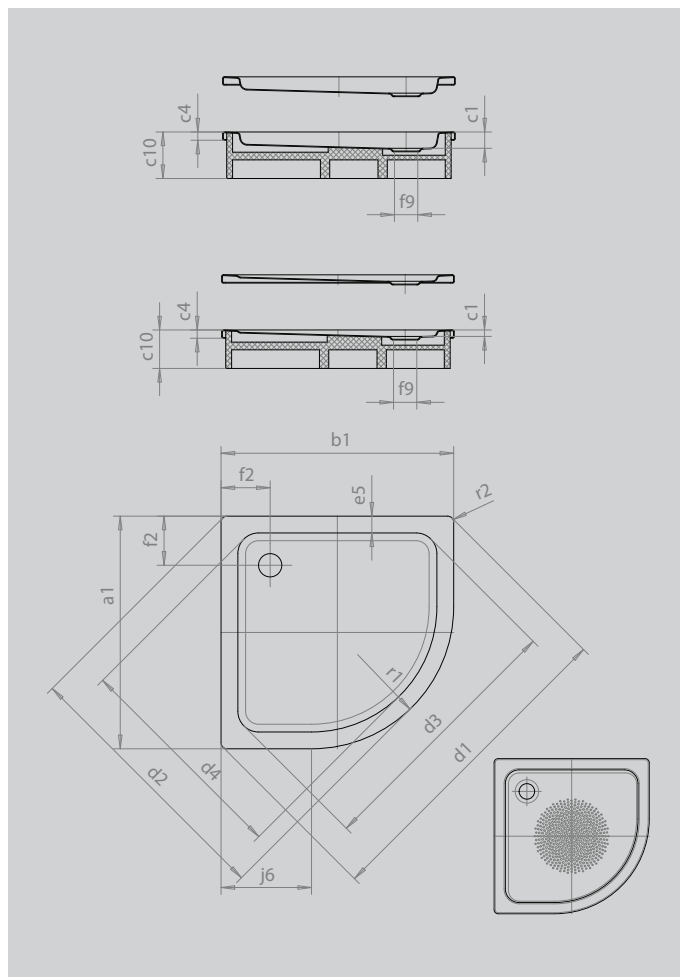

ARRONDO

- quad shower tray with minimalist contours
- generous standing area with lots of room to move when showering
- space-saving shape
- 55 cm radius
- made of KALDEWEI steel enamel
- flush-fitting recessed waste cover (only in combination with the KA 90 waste fittings)

Similar illustration

Model		872
External length	a_1	1000 mm
External width	b_1	1000 mm
Depth inside	c_1	25 mm
Height of rim	c_4	32 mm
Height with support	c_{10}	120 mm
Height with low-profile support	c_{16}	49 mm
Width across corners - external length	d_1	1395 mm
Width across corners - external width	d_2	1177 mm
Width across corners - internal length	d_3	1164 mm
Width across corners - internal width	d_4	996 mm
Width of rim	e_5	65 mm
Distance bath edge to centre of waste hole	f_2	190 mm
Diameter of waste hole	f_9	Ø 90 mm
Side length	j_6	450 mm
External radius	r_1	550 mm
External radius	r_2	23 mm
Net weight		25 kg
Diameter of anti-slip		Ø 588 mm