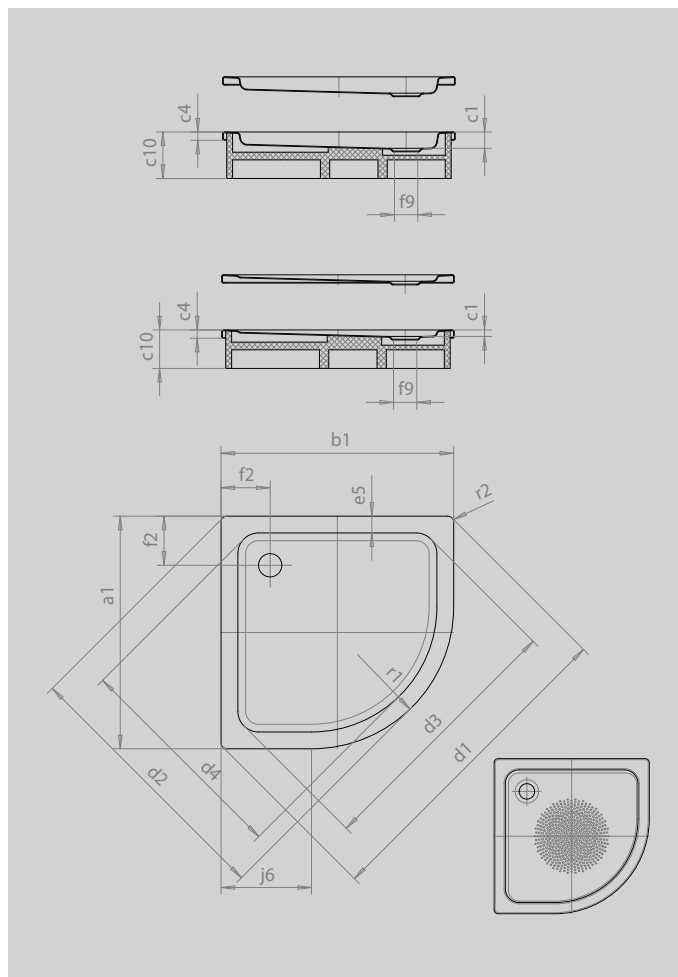

ARRONDO

- quad shower tray with minimalist contours
- generous standing area with lots of room to move when showering
- space-saving shape
- 55 cm radius
- made of KALDEWEI steel enamel
- flush-fitting recessed waste cover (only in combination with the KA 90 waste fittings)

Similar illustration

Model		873
External length	a_1	1000 mm
External width	b_1	1000 mm
Depth inside	c_1	65 mm
Height of rim	c_4	32 mm
Height with support	c_{10}	160 mm
Height with low-profile support	c_{16}	49 mm
Width across corners - external length	d_1	1395 mm
Width across corners - external width	d_2	1177 mm
Width across corners - internal length	d_3	1164 mm
Width across corners - internal width	d_4	996 mm
Width of rim	e_5	65 mm
Distance bath edge to centre of waste hole	f_2	190 mm
Diameter of waste hole	f_9	Ø 90 mm
Side length	j_6	450 mm
External radius	r_1	550 mm
External radius	r_2	23 mm
Net weight		26 kg
Diameter of anti-slip		Ø 588 mm