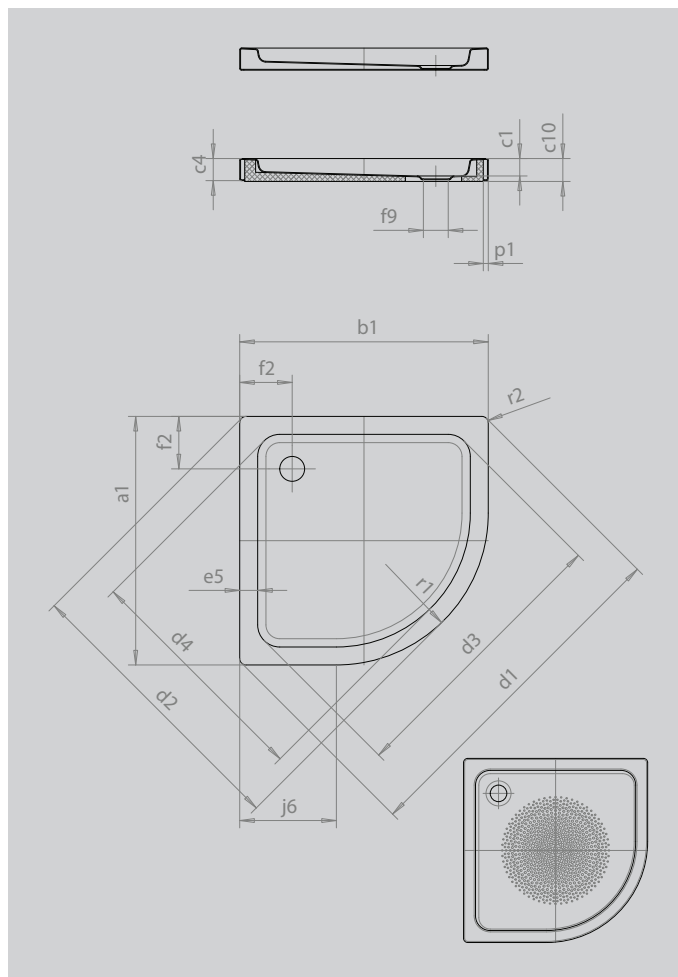

# ARRONDO WITH APRON

- apron saves you tiling the shower tray in
- quad shower tray with minimalist contours
- generous standing area with lots of room to move when showering
- space-saving shape
- 55 cm radius
- made of KALDEWEI steel enamel
- flush-fitting recessed waste cover (only in combination with the KA 90 waste fittings)

Similar illustration

Model		880
External length	$a_1$	900 mm
External width	$b_1$	900 mm
Depth inside	$c_1$	65 mm
Height of rim	$c_4$	80 mm
Height with low-profile support	$c_{16}$	49 mm
Width across corners - external length	$d_1$	1254 mm
Width across corners - external width	$d_2$	1035 mm
Width across corners - internal length	$d_3$	1023 mm
Width across corners - internal width	$d_4$	855 mm
Width of rim	$e_5$	65 mm
Distance bath edge to centre of waste hole	$f_2$	190 mm
Diameter of waste hole	$f_9$	Ø 90 mm
Side length	$j_6$	350 mm
Plinth	$p_1$	25 mm
External radius	$r_1$	550 mm
External radius	$r_2$	23 mm
Net weight		24 kg
Diameter of anti-slip		Ø 435 mm