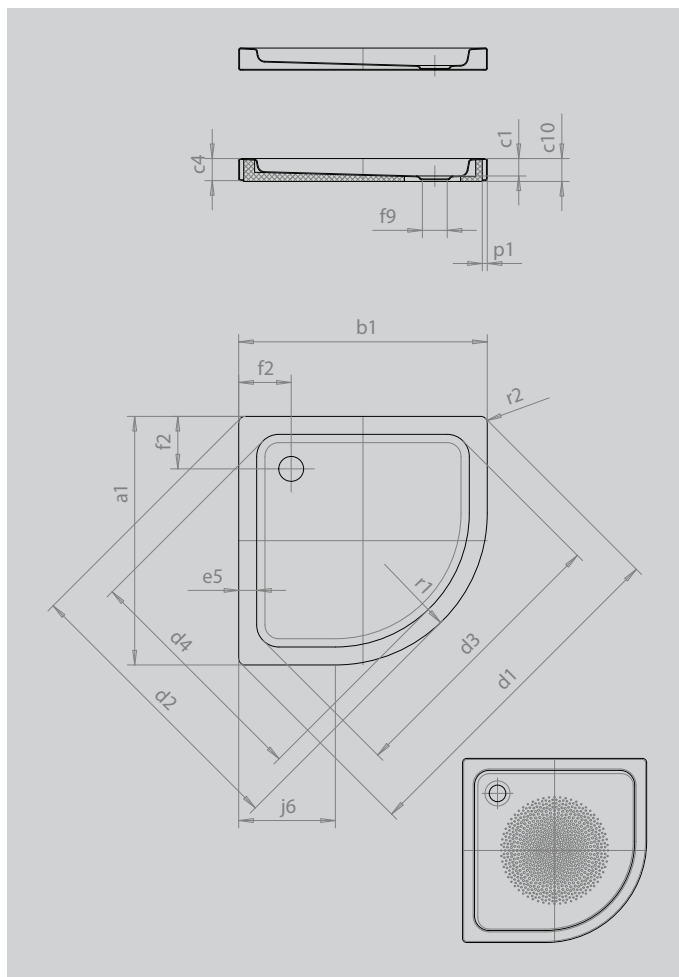

ARRONDO WITH APRON

- apron saves you tiling the shower tray in
- quad shower tray with minimalist contours
- generous standing area with lots of room to move when showering
- space-saving shape
- 55 cm radius
- made of KALDEWEI steel enamel
- flush-fitting recessed waste cover (only in combination with the KA 90 waste fittings)

Similar illustration

Model		880
External length	a_1	900 mm
External width	b_1	900 mm
Depth inside	c_1	65 mm
Height of rim	c_4	80 mm
Height with support	c_{10}	83 mm
Height with low-profile support	c_{16}	49 mm
Width across corners - external length	d_1	1254 mm
Width across corners - external width	d_2	1035 mm
Width across corners - internal length	d_3	1023 mm
Width across corners - internal width	d_4	855 mm
Width of rim	e_5	65 mm
Distance bath edge to centre of waste hole	f_2	190 mm
Diameter of waste hole	f_9	Ø 90 mm
Side length	j_6	350 mm
Plinth	p_1	25 mm
External radius	r_1	550 mm
External radius	r_2	23 mm
Net weight		25 kg
Diameter of anti-slip		Ø 435 mm