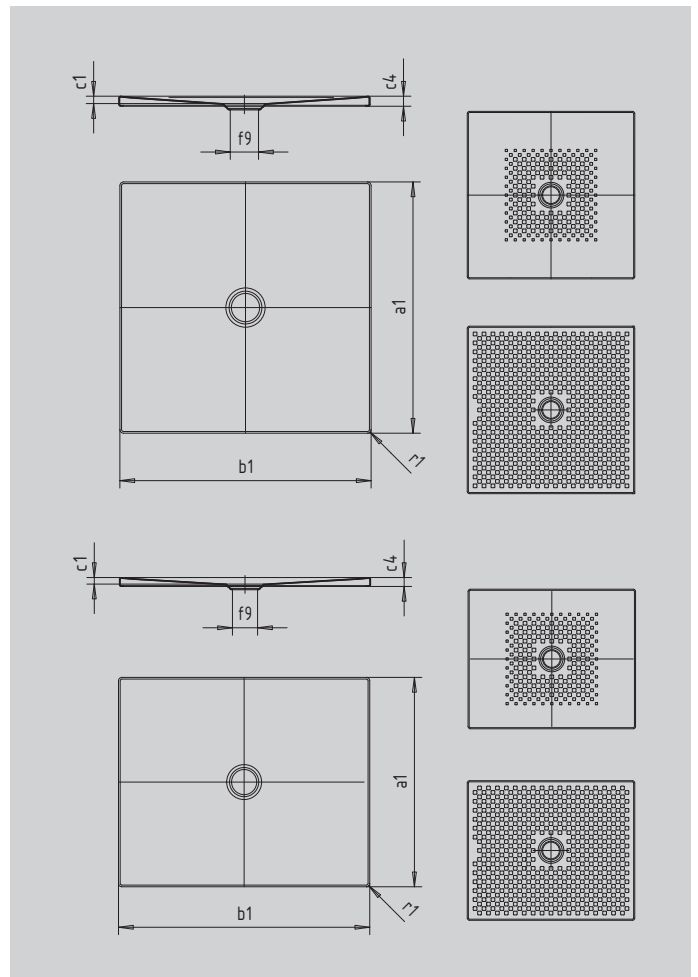

SCONA

- harmonious design with centrally-placed waste
- can be installed absolutely flush to floor
- made of KALDEWEI steel enamel
- flush-fitting recessed waste cover (only in combination with the KA 90 waste fittings)

Similar illustration

SECURE⁺

Model		911
External length	a_1	800 mm
External width	b_1	800 mm
Depth inside	c_1	23 mm
Height of rim	c_4	32 mm
Height with low-profile support	c_{16}	49 mm
Diameter of waste hole	f_9	Ø 90 mm
External radius	r_1	12 mm
Net weight		17 kg
Anti-slip		492 x 492 mm
Full anti-slip		740 x 740 mm
SECURE PLUS		full base