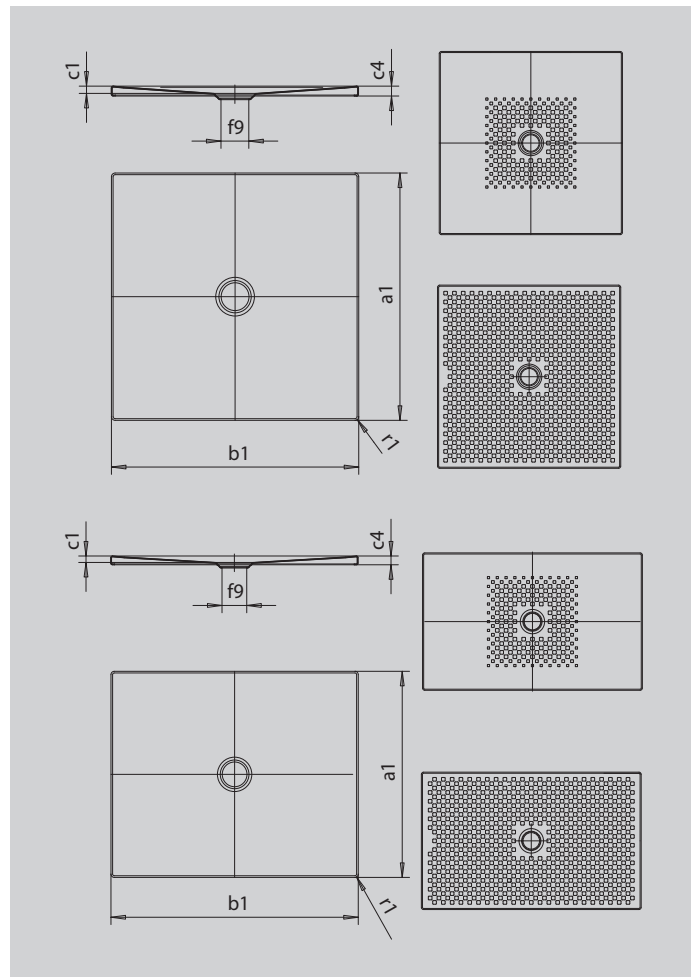

SCONA

- harmonious design with centrally-placed waste
- can be installed absolutely flush to floor
- made of KALDEWEI steel enamel
- flush-fitting recessed waste cover (only in combination with the KA 90 waste fittings)

Similar illustration

SECURE⁺

Model		914
External length	a_1	800 mm
External width	b_1	1000 mm
Depth inside	c_1	23 mm
Height of rim	c_4	32 mm
Height with low-profile support	c_{16}	49 mm
Diameter of waste hole	f_9	Ø 90 mm
External radius	r_1	12 mm
Net weight		21 kg
Anti-slip		492 x 492 mm
Full anti-slip		740 x 932 mm
SECURE PLUS		full base