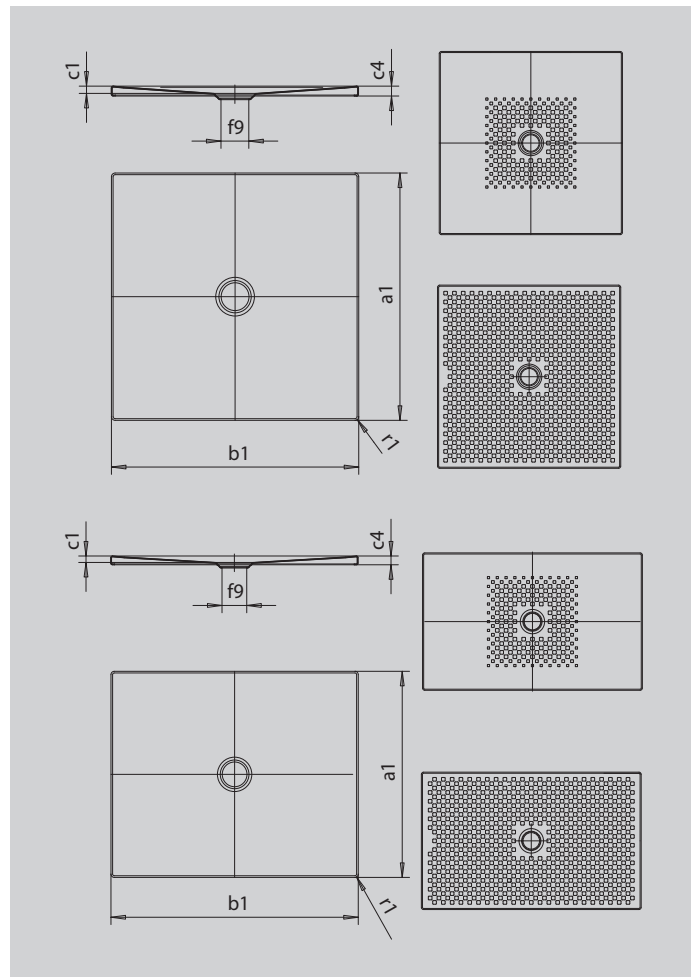

SCONA

- harmonious design with centrally-placed waste
- can be installed absolutely flush to floor
- made of KALDEWEI steel enamel
- flush-fitting recessed waste cover (only in combination with the KA 90 waste fittings)

Similar illustration

SECURE⁺

Model		915
External length	a_1	900 mm
External width	b_1	1000 mm
Depth inside	c_1	23 mm
Height of rim	c_4	32 mm
Height with low-profile support	c_{16}	49 mm
Diameter of waste hole	f_9	Ø 90 mm
External radius	r_1	12 mm
Net weight		23 kg
Anti-slip		492 x 492 mm
Full anti-slip		836 x 932 mm
SECURE PLUS		full base