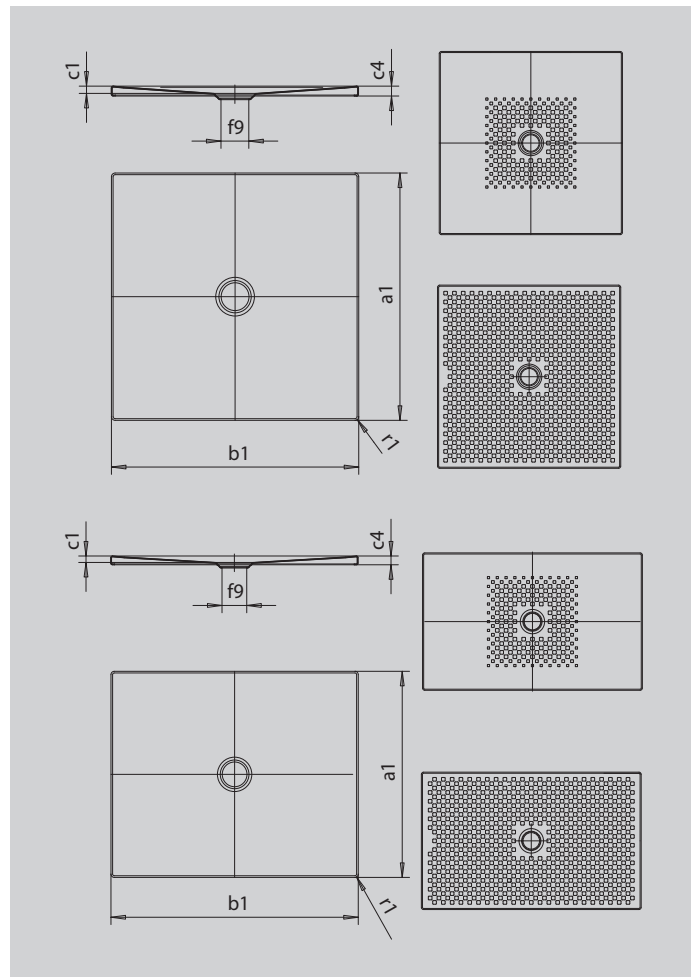

# SCONA

- harmonious design with centrally-placed waste
- can be installed absolutely flush to floor
- made of KALDEWEI steel enamel
- flush-fitting recessed waste cover (only in combination with the KA 90 waste fittings)

Similar illustration

SECURE<sup>+</sup>

Model		918
External length	$a_1$	900 mm
External width	$b_1$	1200 mm
Depth inside	$c_1$	23 mm
Height of rim	$c_4$	32 mm
Height with low-profile support	$c_{16}$	49 mm
Diameter of waste hole	$f_9$	Ø 90 mm
External radius	$r_1$	12 mm
Net weight		28 kg
Anti-slip		492 x 492 mm
Full anti-slip		836 x 1124 mm
SECURE PLUS		full base