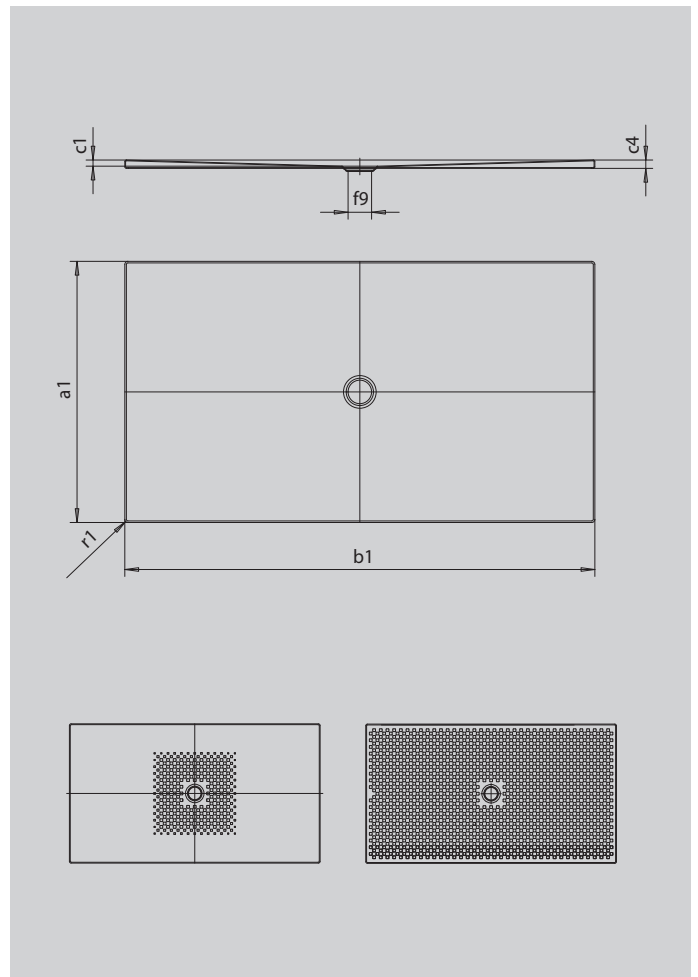

SCONA

- harmonious design with centrally-placed waste
- can be installed absolutely flush to floor
- made of KALDEWEI steel enamel
- flush-fitting recessed waste cover (only in combination with the KA 90 waste fittings)

Similar illustration

SECURE⁺

| | | |
|---------------------------------|----------|---------------|
| Model | | 919 |
| External length | a_1 | 900 mm |
| External width | b_1 | 1400 mm |
| Depth inside | c_1 | 23 mm |
| Height of rim | c_4 | 32 mm |
| Height with low-profile support | c_{16} | 49 mm |
| Diameter of waste hole | f_9 | Ø 90 mm |
| External radius | r_1 | 12 mm |
| Net weight | | 31 kg |
| Anti-slip | | 492 x 492 mm |
| Full anti-slip | | 836 x 1316 mm |
| SECURE PLUS | | full base |