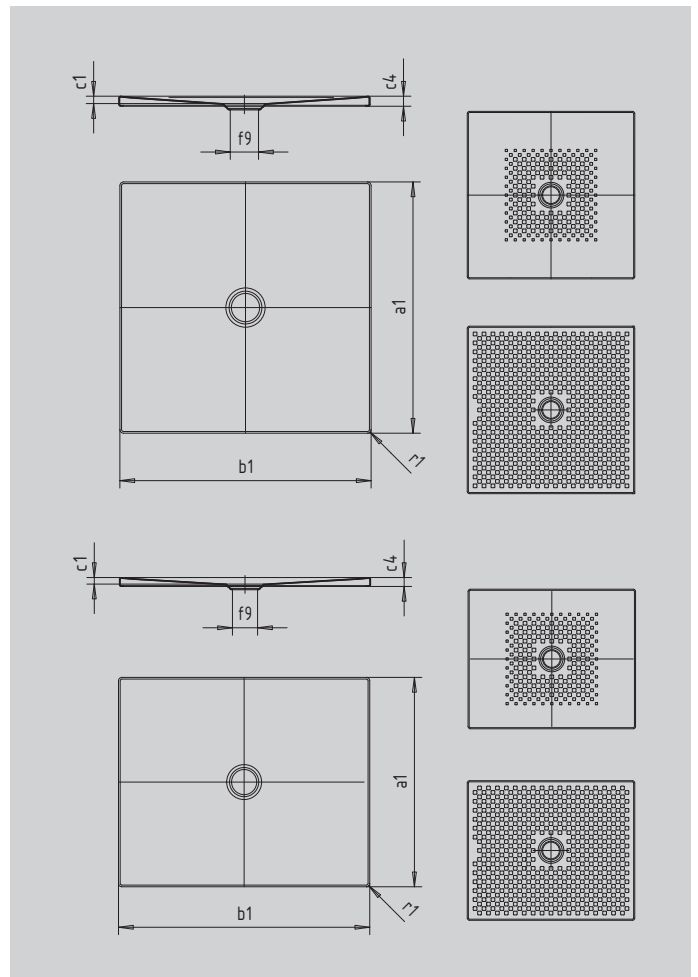

# SCONA

- harmonious design with centrally-placed waste
- can be installed absolutely flush to floor
- made of KALDEWEI steel enamel
- flush-fitting recessed waste cover (only in combination with the KA 90 waste fittings)

Similar illustration

SECURE<sup>+</sup>

Model		940
External length	$a_1$	700 mm
External width	$b_1$	900 mm
Depth inside	$c_1$	23 mm
Height of rim	$c_4$	32 mm
Height with low-profile support	$c_{16}$	49 mm
Diameter of waste hole	$f_9$	Ø 90 mm
External radius	$r_1$	12 mm
Net weight		17 kg
Anti-slip		492 x 492 mm
Full anti-slip		644 x 836 mm
SECURE PLUS		full base