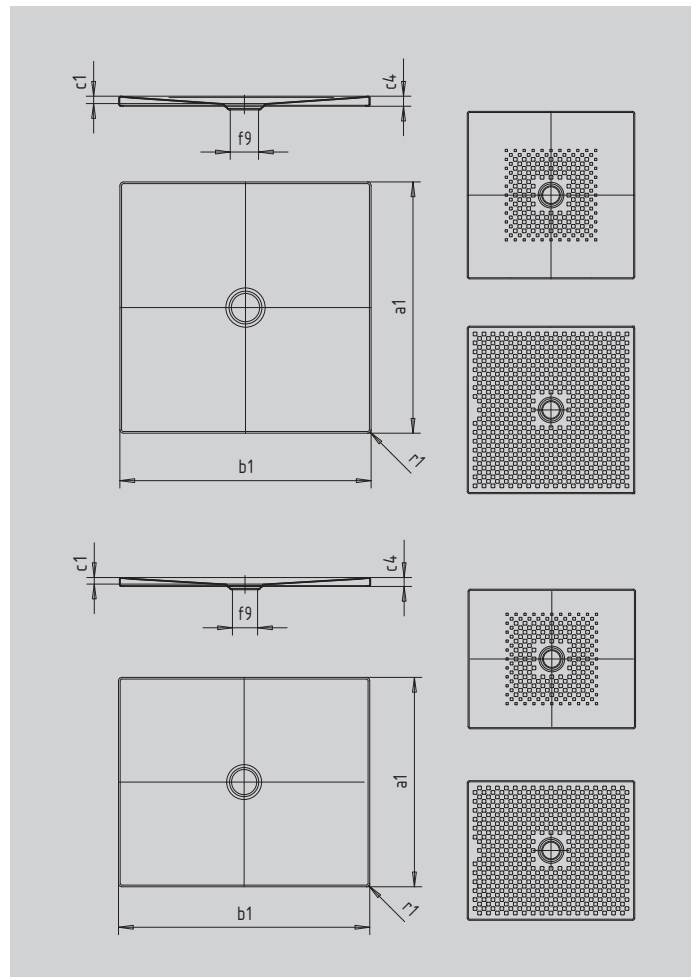

# SCONA

- harmonious design with centrally-placed waste
- can be installed absolutely flush to floor
- made of KALDEWEI steel enamel
- flush-fitting recessed waste cover (only in combination with the KA 90 waste fittings)

Similar illustration

SECURE<sup>+</sup>

Model		941
External length	$a_1$	800 mm
External width	$b_1$	900 mm
Depth inside	$c_1$	23 mm
Height of rim	$c_4$	32 mm
Height with low-profile support	$c_{16}$	49 mm
Diameter of waste hole	$f_9$	Ø 90 mm
External radius	$r_1$	12 mm
Net weight		19 kg
Anti-slip		492 x 492 mm
Full anti-slip		740 x 836 mm
SECURE PLUS		full base