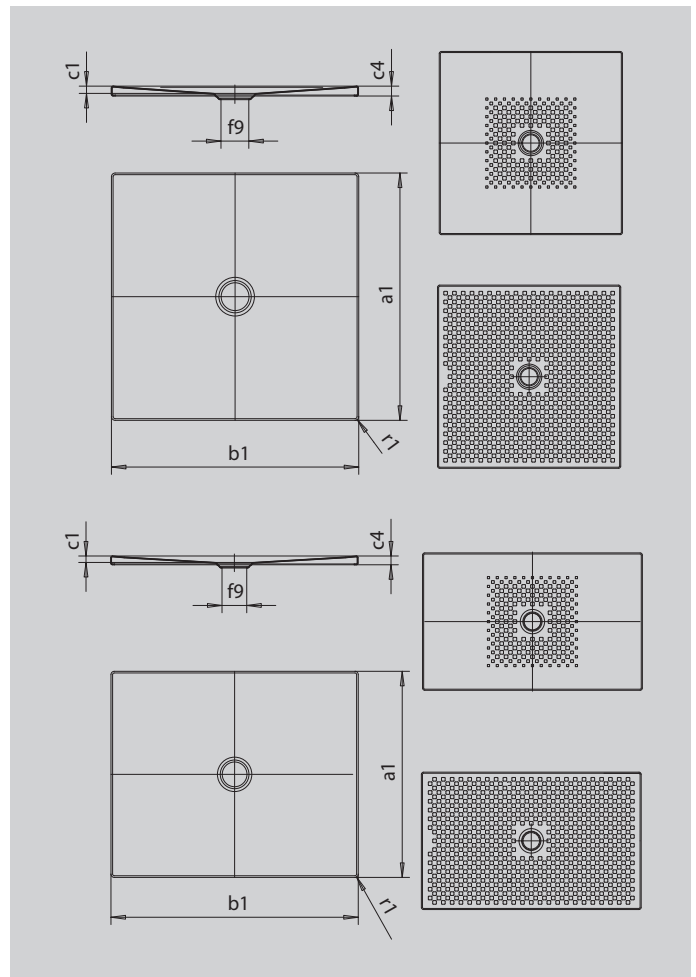

SCONA

- harmonious design with centrally-placed waste
- can be installed absolutely flush to floor
- made of KALDEWEI steel enamel
- flush-fitting recessed waste cover (only in combination with the KA 90 waste fittings)

Similar illustration

SECURE⁺

Model		963
External length	a ₁	900 mm
External width	b ₁	1100 mm
Depth inside	c ₁	23 mm
Height of rim	c ₄	32 mm
Height with low-profile support	c ₁₆	49 mm
Diameter of waste hole	f ₉	Ø 90 mm
External radius	r ₁	12 mm
Net weight		25 kg
Anti-slip		492 x 492 mm
Full anti-slip		836 x 1028 mm
SECURE PLUS		full base