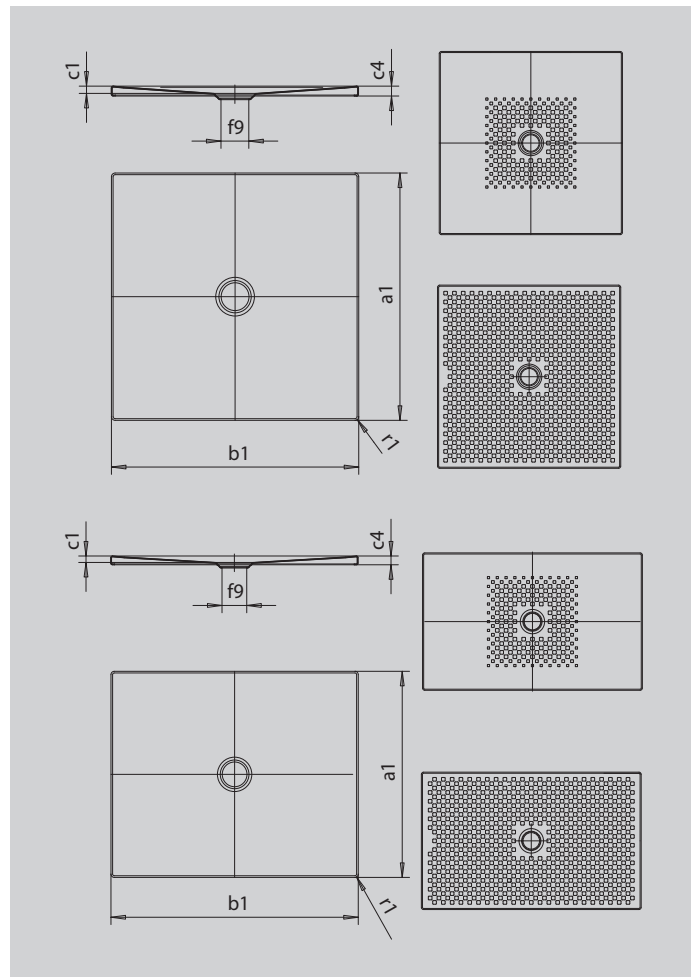

# SCONA

- harmonious design with centrally-placed waste
- can be installed absolutely flush to floor
- made of KALDEWEI steel enamel
- flush-fitting recessed waste cover (only in combination with the KA 90 waste fittings)

Similar illustration

SECURE<sup>+</sup>

Model		964
External length	$a_1$	1000 mm
External width	$b_1$	1100 mm
Depth inside	$c_1$	23 mm
Height of rim	$c_4$	32 mm
Height with low-profile support	$c_{16}$	49 mm
Diameter of waste hole	$f_9$	Ø 90 mm
External radius	$r_1$	12 mm
Net weight		27 kg
Anti-slip		492 x 492 mm
Full anti-slip		932 x 1028 mm
SECURE PLUS		full base