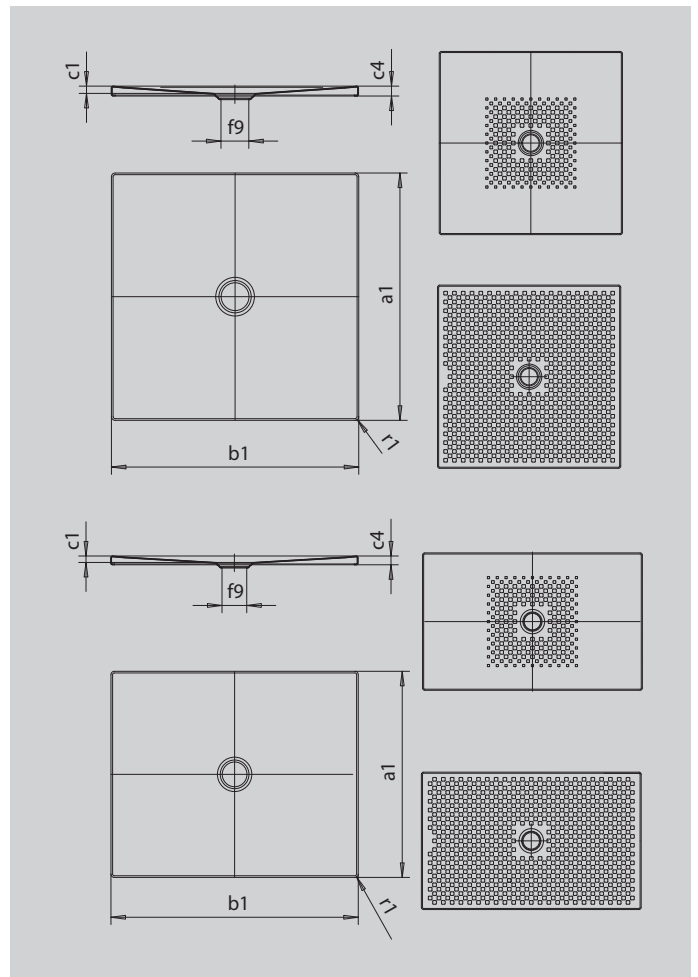

SCONA

- harmonious design with centrally-placed waste
- can be installed absolutely flush to floor
- made of KALDEWEI steel enamel
- flush-fitting recessed waste cover (only in combination with the KA 90 waste fittings)

Similar illustration

SECURE⁺

Model		965
External length	a_1	700 mm
External width	b_1	1200 mm
Depth inside	c_1	23 mm
Height of rim	c_4	32 mm
Height with low-profile support	c_{16}	49 mm
Diameter of waste hole	f_9	Ø 90 mm
External radius	r_1	12 mm
Net weight		21 kg
Anti-slip		492 x 492 mm
Full anti-slip		644 x 1124 mm
SECURE PLUS		full base