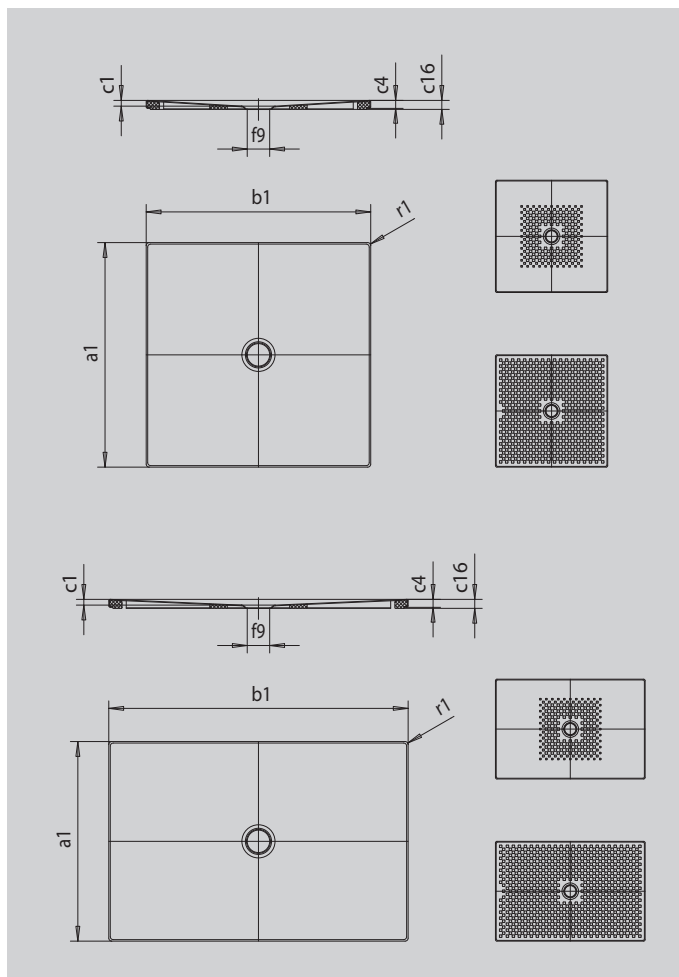

# SCONA WITH LOW PROFILE SUPPORT

- harmonious design with centrally-placed waste
- made of KALDEWEI steel enamel
- flush-fitting recessed waste cover (only in combination with the KA 90 waste fittings)

Similar illustration

SECURE<sup>+</sup>

Model		965
External length	$a_1$	700 mm
External width	$b_1$	1200 mm
Depth inside	$c_1$	23 mm
Height of rim	$c_4$	32 mm
Height with low-profile support	$c_{16}$	37 mm
Diameter of waste hole	$f_9$	Ø 90 mm
External radius	$r_1$	12 mm
Net weight		21 kg
Anti-slip		492 x 492 mm
Full anti-slip		644 x 1124 mm
SECURE PLUS		full base