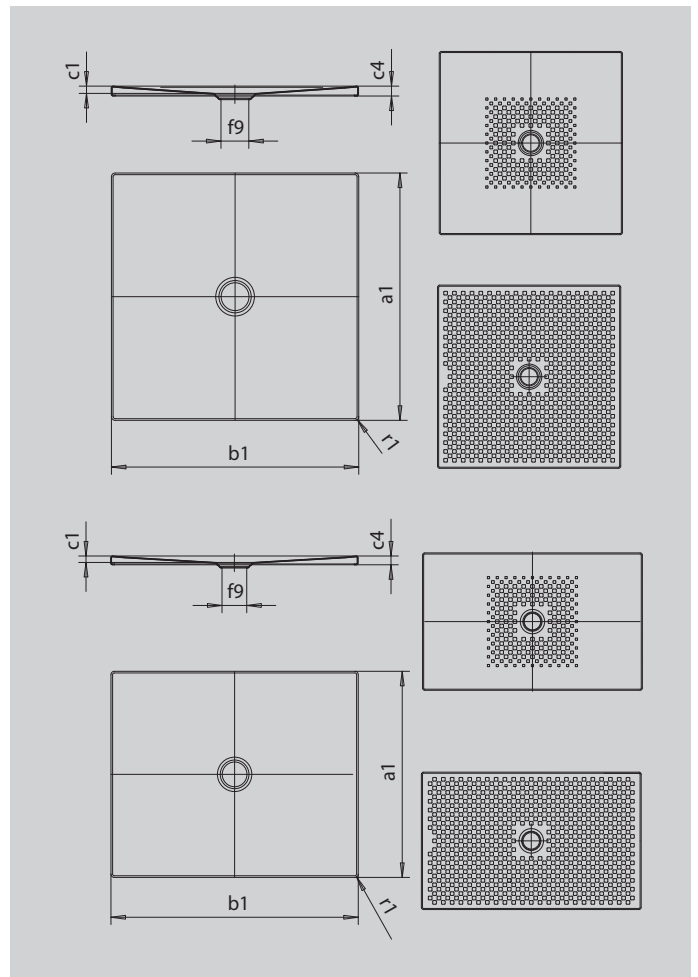

# SCONA

- harmonious design with centrally-placed waste
- can be installed absolutely flush to floor
- made of KALDEWEI steel enamel
- flush-fitting recessed waste cover (only in combination with the KA 90 waste fittings)

Similar illustration

SECURE<sup>+</sup>

Model		966
External length	$a_1$	750 mm
External width	$b_1$	1200 mm
Depth inside	$c_1$	23 mm
Height of rim	$c_4$	32 mm
Height with low-profile support	$c_{16}$	49 mm
Diameter of waste hole	$f_9$	Ø 90 mm
External radius	$r_1$	12 mm
Net weight		23 kg
Anti-slip		492 x 492 mm
Full anti-slip		692 x 1124 mm
SECURE PLUS		full base