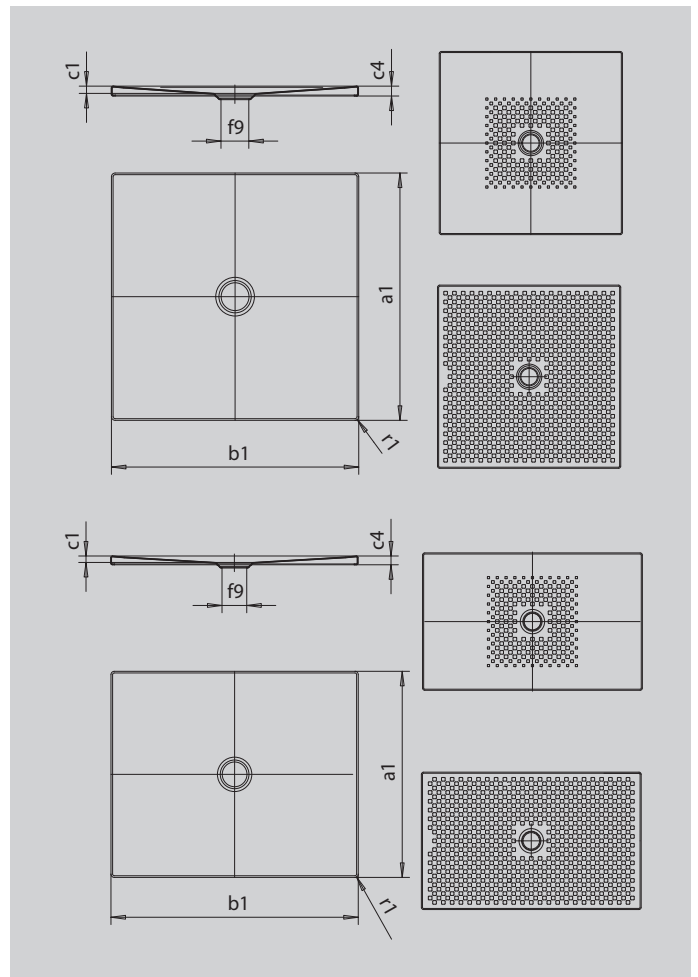

SCONA

- harmonious design with centrally-placed waste
- can be installed absolutely flush to floor
- made of KALDEWEI steel enamel
- flush-fitting recessed waste cover (only in combination with the KA 90 waste fittings)

Similar illustration

SECURE⁺

Model		967
External length	a_1	1000 mm
External width	b_1	1200 mm
Depth inside	c_1	23 mm
Height of rim	c_4	32 mm
Height with low-profile support	c_{16}	49 mm
Diameter of waste hole	f_9	Ø 90 mm
External radius	r_1	12 mm
Net weight		30 kg
Anti-slip		492 x 492 mm
Full anti-slip		932 x 1124 mm
SECURE PLUS		full base