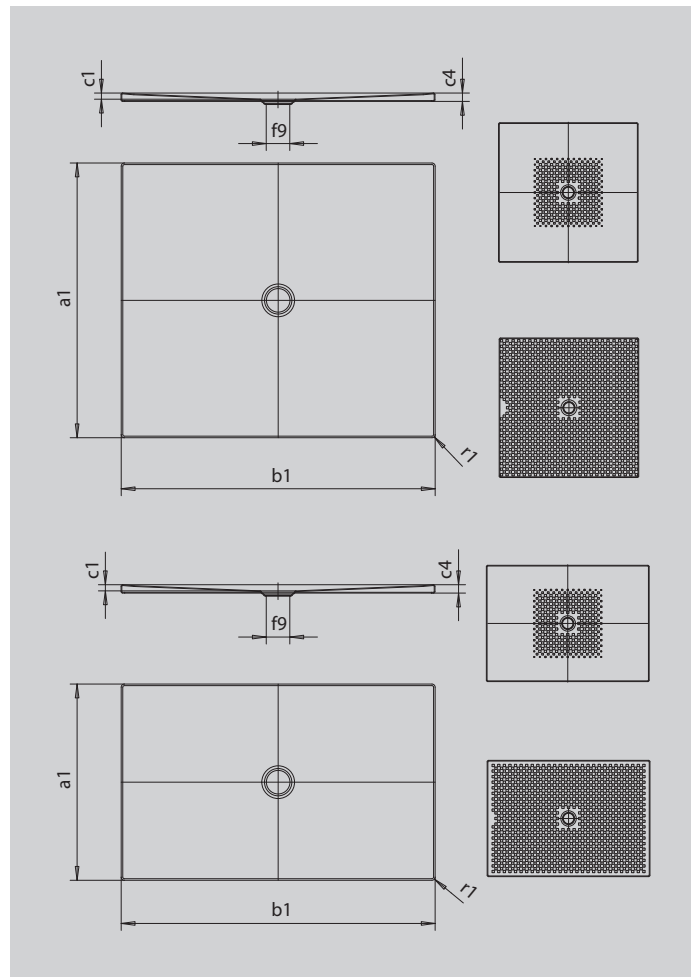

# SCONA

- harmonious design with centrally-placed waste
- can be installed absolutely flush to floor
- made of KALDEWEI steel enamel
- flush-fitting recessed waste cover (only in combination with the KA 90 waste fittings)

Similar illustration

SECURE<sup>+</sup>

Model		970
External length	$a_1$	900 mm
External width	$b_1$	1300 mm
Depth inside	$c_1$	23 mm
Height of rim	$c_4$	32 mm
Height with low-profile support	$c_{16}$	49 mm
Diameter of waste hole	$f_9$	Ø 90 mm
External radius	$r_1$	12 mm
Net weight		30 kg
Anti-slip		492 x 492 mm
Full anti-slip		836 x 1120 mm
SECURE PLUS		full base