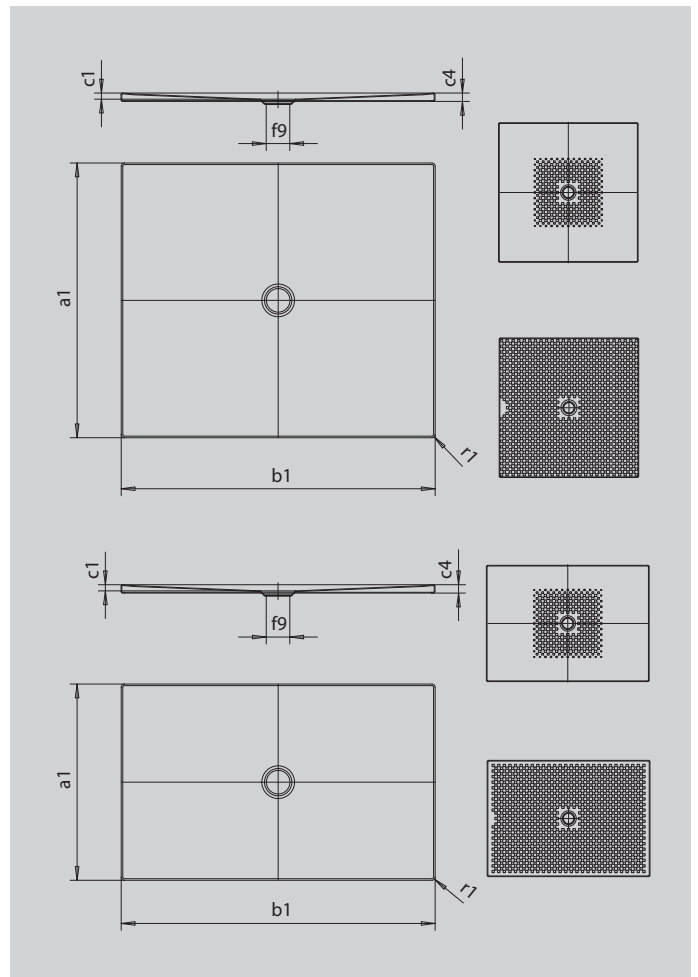

# SCONA

- harmonious design with centrally-placed waste
- can be installed absolutely flush to floor
- made of KALDEWEI steel enamel
- flush-fitting recessed waste cover (only in combination with the KA 90 waste fittings)

Similar illustration

SECURE<sup>+</sup>

Model		972
External length	$a_1$	1000 mm
External width	$b_1$	1300 mm
Depth inside	$c_1$	23 mm
Height of rim	$c_4$	32 mm
Height with low-profile support	$c_{16}$	49 mm
Diameter of waste hole	$f_9$	Ø 90 mm
External radius	$r_1$	12 mm
Net weight		34 kg
Anti-slip		492 x 492 mm
Full anti-slip		932 x 1120 mm
SECURE PLUS		full base