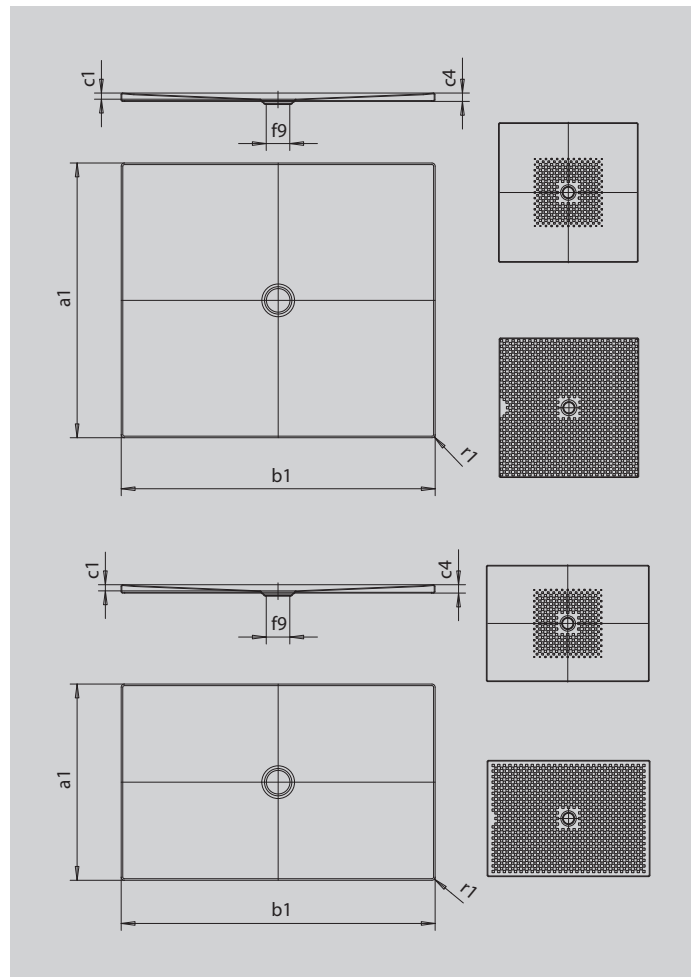

SCONA

- harmonious design with centrally-placed waste
- can be installed absolutely flush to floor
- made of KALDEWEI steel enamel
- flush-fitting recessed waste cover (only in combination with the KA 90 waste fittings)

Similar illustration

SECURE⁺

| | | |
|---------------------------------|----------|---------------|
| Model | | 974 |
| External length | a_1 | 700 mm |
| External width | b_1 | 1400 mm |
| Depth inside | c_1 | 23 mm |
| Height of rim | c_4 | 32 mm |
| Height with low-profile support | c_{16} | 49 mm |
| Diameter of waste hole | f_9 | Ø 90 mm |
| External radius | r_1 | 12 mm |
| Net weight | | 25 kg |
| Anti-slip | | 492 x 492 mm |
| Full anti-slip | | 644 x 1316 mm |
| SECURE PLUS | | full base |