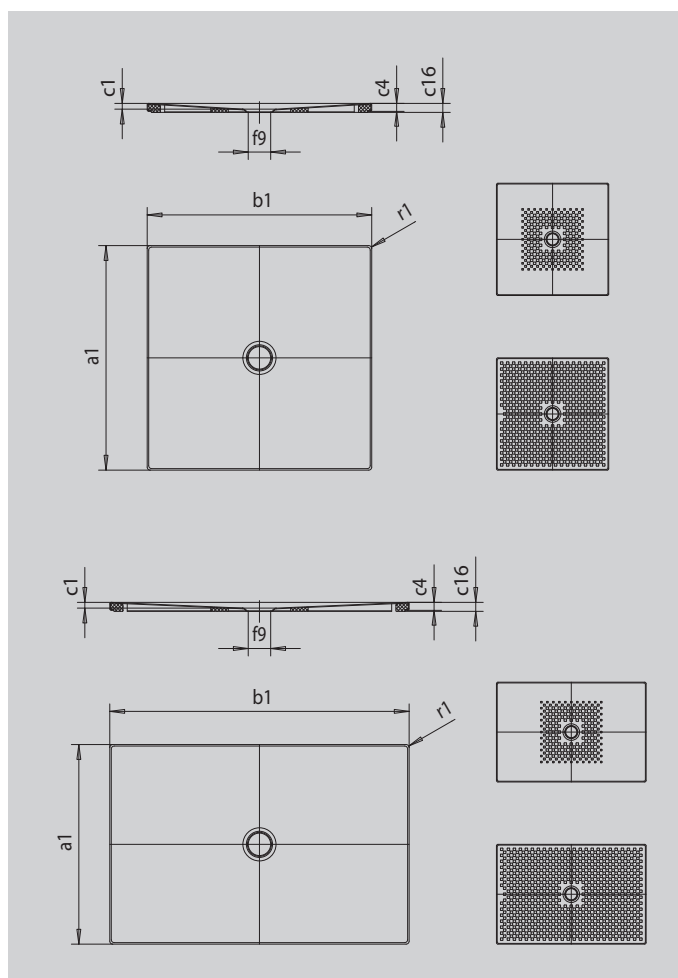

# SCONA WITH LOW PROFILE SUPPORT

- harmonious design with centrally-placed waste
- made of KALDEWEI steel enamel
- flush-fitting recessed waste cover (only in combination with the KA 90 waste fittings)

Similar illustration

SECURE<sup>+</sup>

Model		974
External length	$a_1$	700 mm
External width	$b_1$	1400 mm
Depth inside	$c_1$	23 mm
Height of rim	$c_4$	32 mm
Height with low-profile support	$c_{16}$	37 mm
Diameter of waste hole	$f_9$	Ø 90 mm
External radius	$r_1$	12 mm
Net weight		25 kg
Anti-slip		492 x 492 mm
Full anti-slip		644 x 1316 mm
SECURE PLUS		full base