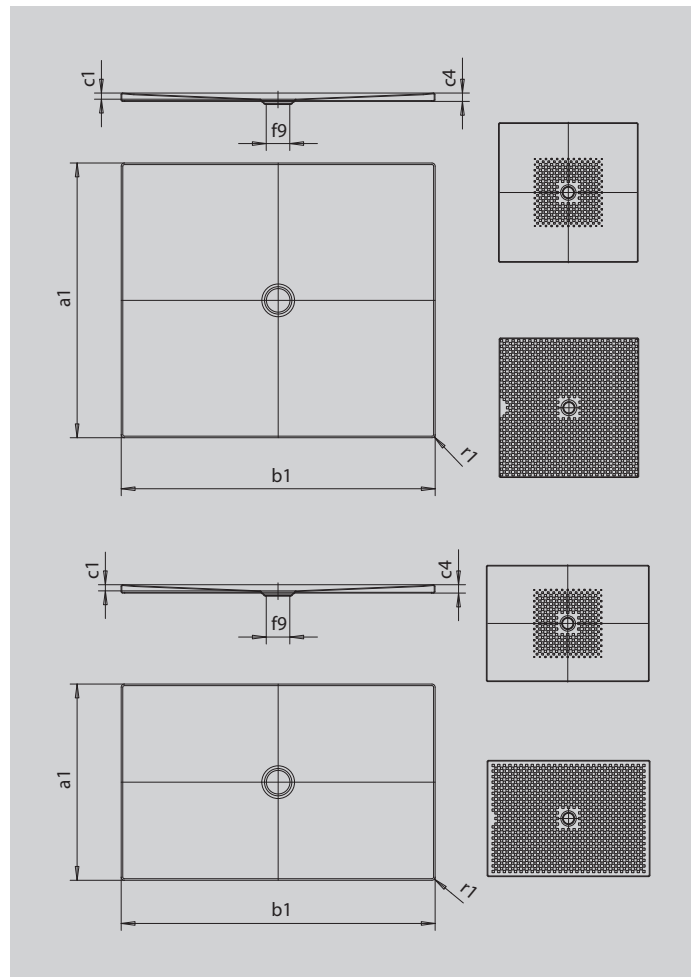

SCONA

- harmonious design with centrally-placed waste
- can be installed absolutely flush to floor
- made of KALDEWEI steel enamel
- flush-fitting recessed waste cover (only in combination with the KA 90 waste fittings)

Similar illustration

SECURE⁺

Model		975
External length	a_1	750 mm
External width	b_1	1400 mm
Depth inside	c_1	23 mm
Height of rim	c_4	32 mm
Height with low-profile support	c_{16}	49 mm
Diameter of waste hole	f_9	Ø 90 mm
External radius	r_1	12 mm
Net weight		27 kg
Anti-slip		492 x 492 mm
Full anti-slip		692 x 1316 mm
SECURE PLUS		full base