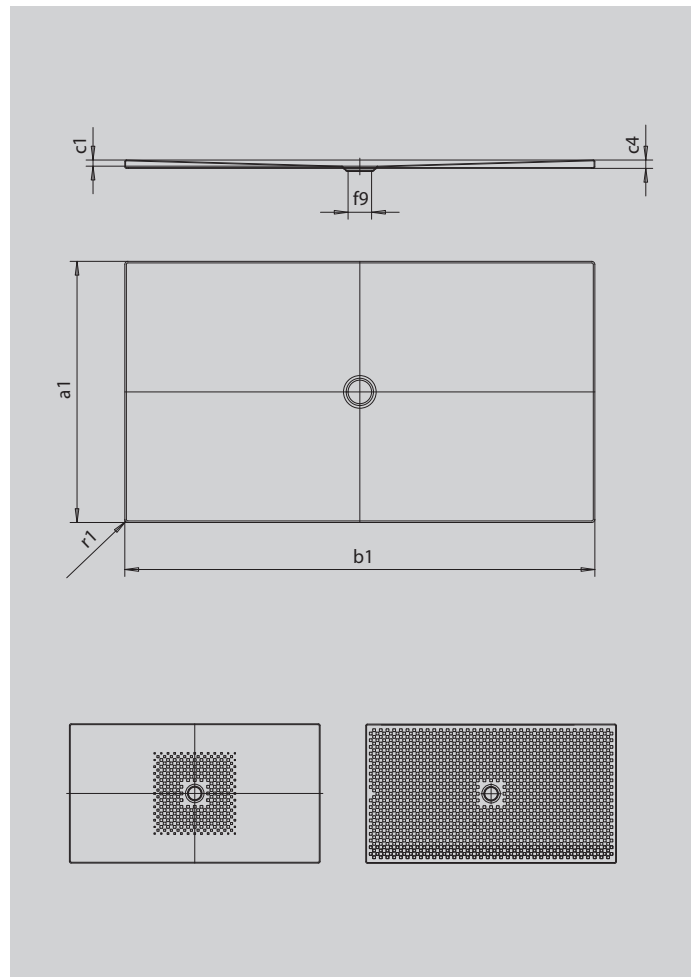

SCONA

- harmonious design with centrally-placed waste
- can be installed absolutely flush to floor
- made of KALDEWEI steel enamel
- flush-fitting recessed waste cover (only in combination with the KA 90 waste fittings)

Similar illustration

SECURE⁺

Model		976
External length	a_1	800 mm
External width	b_1	1400 mm
Depth inside	c_1	23 mm
Height of rim	c_4	32 mm
Height with low-profile support	c_{16}	49 mm
Diameter of waste hole	f_9	Ø 90 mm
External radius	r_1	12 mm
Net weight		29 kg
Anti-slip		492 x 492 mm
Full anti-slip		740 x 1316 mm
SECURE PLUS		full base