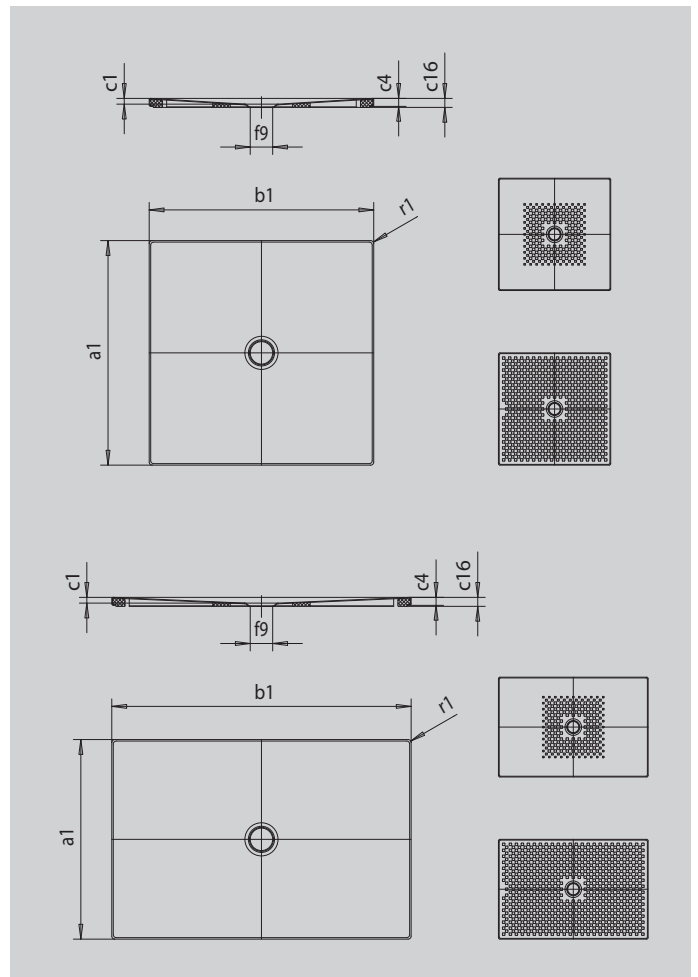

# SCONA WITH LOW PROFILE SUPPORT

- harmonious design with centrally-placed waste
- made of KALDEWEI steel enamel
- flush-fitting recessed waste cover (only in combination with the KA 90 waste fittings)

Similar illustration

SECURE<sup>+</sup>

Model		977
External length	$a_1$	1000 mm
External width	$b_1$	1400 mm
Depth inside	$c_1$	23 mm
Height of rim	$c_4$	32 mm
Height with low-profile support	$c_{16}$	37 mm
Diameter of waste hole	$f_9$	Ø 90 mm
External radius	$r_1$	12 mm
Net weight		35 kg
Anti-slip		492 x 492 mm
Full anti-slip		932 x 1316 mm
SECURE PLUS		full base