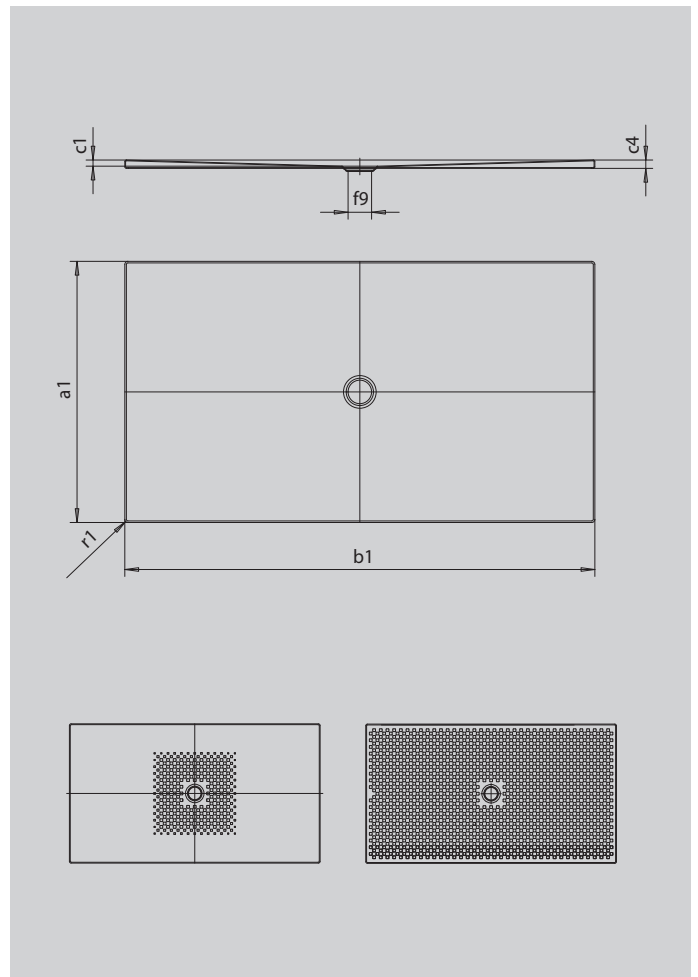

# SCONA

- harmonious design with centrally-placed waste
- can be installed absolutely flush to floor
- made of KALDEWEI steel enamel
- flush-fitting recessed waste cover (only in combination with the KA 90 waste fittings)

Similar illustration

SECURE<sup>+</sup>

Model		978
External length	$a_1$	700 mm
External width	$b_1$	1500 mm
Depth inside	$c_1$	23 mm
Height of rim	$c_4$	32 mm
Height with low-profile support	$c_{16}$	49 mm
Diameter of waste hole	$f_9$	Ø 90 mm
External radius	$r_1$	12 mm
Net weight		28 kg
Anti-slip		492 x 492 mm
Full anti-slip		644 x 1412 mm
SECURE PLUS		full base