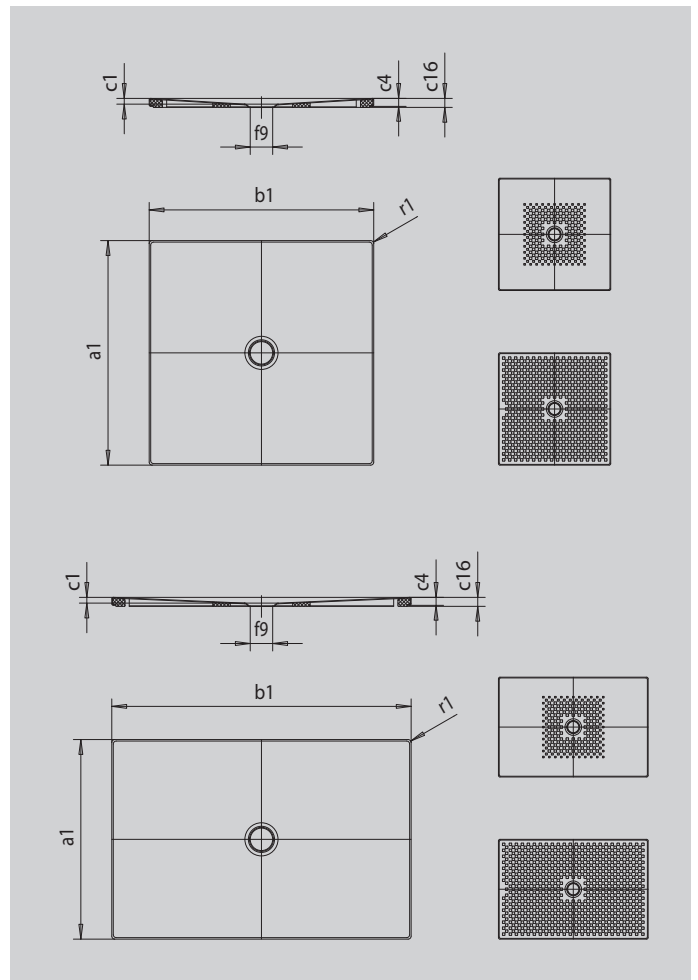

# SCONA WITH LOW PROFILE SUPPORT

- harmonious design with centrally-placed waste
- made of KALDEWEI steel enamel
- flush-fitting recessed waste cover (only in combination with the KA 90 waste fittings)

Similar illustration

SECURE<sup>+</sup>

Model		978
External length	$a_1$	700 mm
External width	$b_1$	1500 mm
Depth inside	$c_1$	23 mm
Height of rim	$c_4$	32 mm
Height with low-profile support	$c_{16}$	37 mm
Diameter of waste hole	$f_9$	Ø 90 mm
External radius	$r_1$	12 mm
Net weight		28 kg
Anti-slip		492 x 492 mm
Full anti-slip		644 x 1412 mm
SECURE PLUS		full base