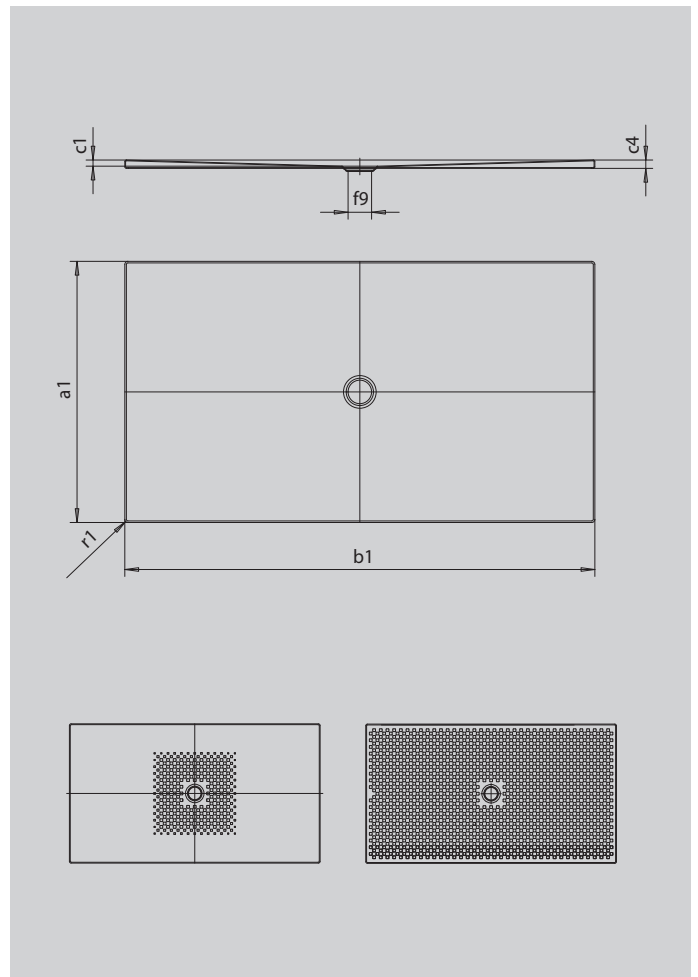

SCONA

- harmonious design with centrally-placed waste
- can be installed absolutely flush to floor
- made of KALDEWEI steel enamel
- flush-fitting recessed waste cover (only in combination with the KA 90 waste fittings)

Similar illustration

SECURE⁺

Model		979
External length	a_1	750 mm
External width	b_1	1500 mm
Depth inside	c_1	23 mm
Height of rim	c_4	32 mm
Height with low-profile support	c_{16}	49 mm
Diameter of waste hole	f_9	Ø 90 mm
External radius	r_1	12 mm
Net weight		31 kg
Anti-slip		492 x 492 mm
Full anti-slip		692 x 1412 mm
SECURE PLUS		full base