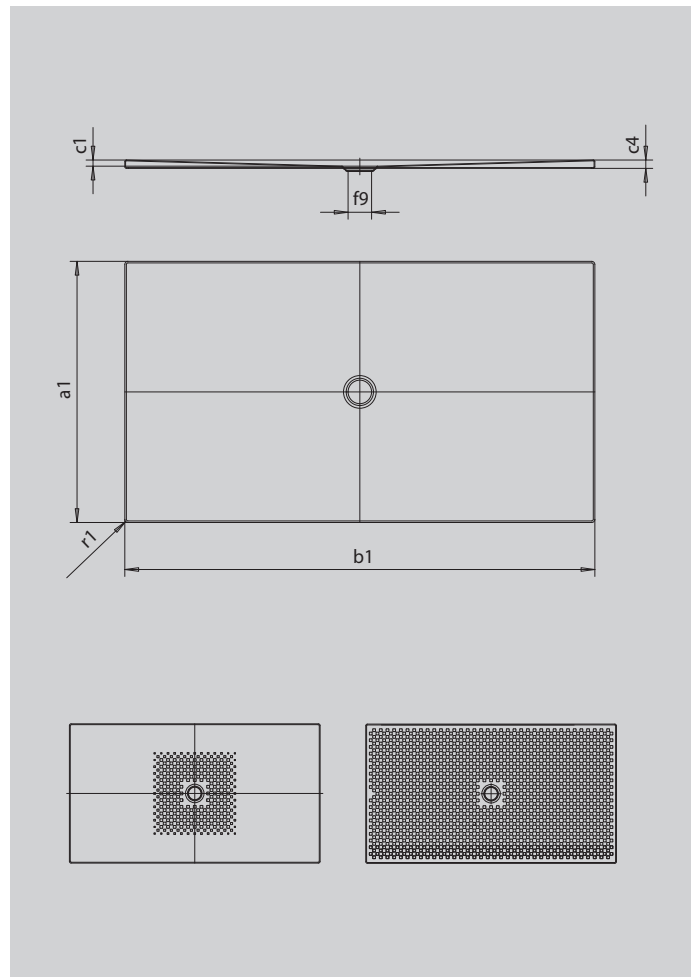

# SCONA

- harmonious design with centrally-placed waste
- can be installed absolutely flush to floor
- made of KALDEWEI steel enamel
- flush-fitting recessed waste cover (only in combination with the KA 90 waste fittings)

Similar illustration

SECURE<sup>+</sup>

Model		983
External length	$a_1$	900 mm
External width	$b_1$	1500 mm
Depth inside	$c_1$	23 mm
Height of rim	$c_4$	32 mm
Height with low-profile support	$c_{16}$	49 mm
Diameter of waste hole	$f_9$	Ø 90 mm
External radius	$r_1$	12 mm
Net weight		35 kg
Anti-slip		492 x 492 mm
Full anti-slip		836 x 1412 mm
SECURE PLUS		full base