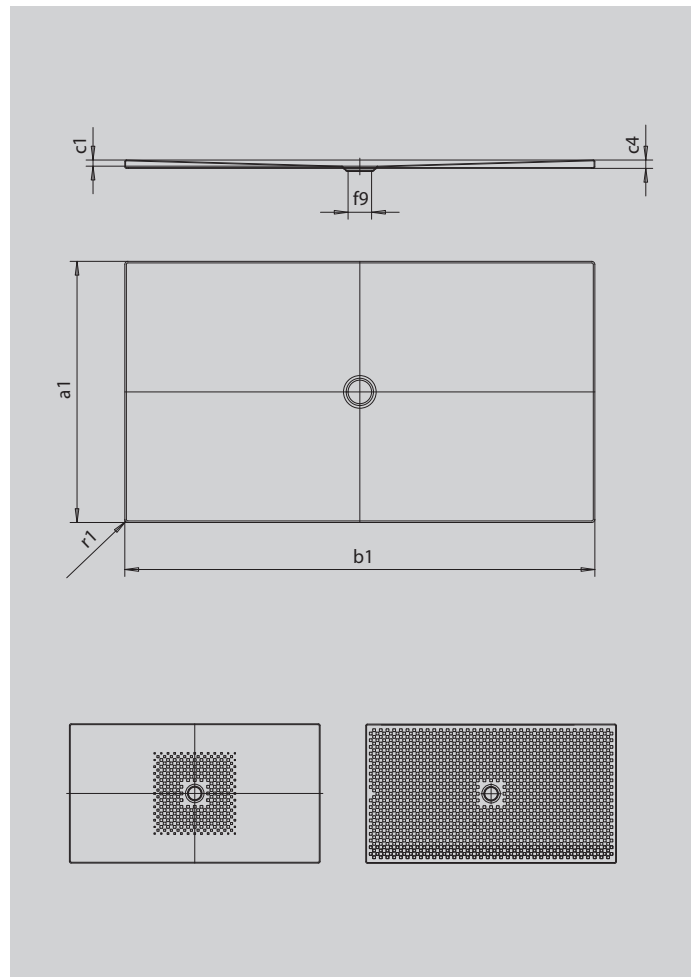

# SCONA

- harmonious design with centrally-placed waste
- can be installed absolutely flush to floor
- made of KALDEWEI steel enamel
- flush-fitting recessed waste cover (only in combination with the KA 90 waste fittings)

Similar illustration

SECURE<sup>+</sup>

Model		984
External length	$a_1$	1000 mm
External width	$b_1$	1500 mm
Depth inside	$c_1$	23 mm
Height of rim	$c_4$	32 mm
Height with low-profile support	$c_{16}$	49 mm
Diameter of waste hole	$f_9$	Ø 90 mm
External radius	$r_1$	12 mm
Net weight		38 kg
Anti-slip		492 x 492 mm
Full anti-slip		932 x 1412 mm
SECURE PLUS		full base