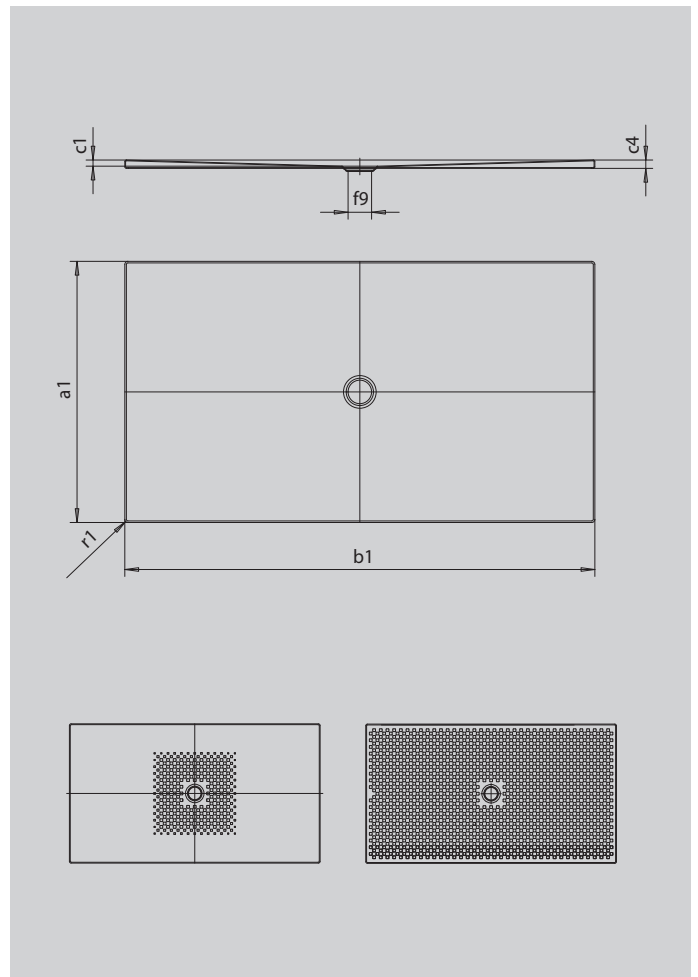

SCONA

- harmonious design with centrally-placed waste
- can be installed absolutely flush to floor
- made of KALDEWEI steel enamel
- flush-fitting recessed waste cover (only in combination with the KA 90 waste fittings)

Similar illustration

SECURE⁺

Model		986
External length	a_1	750 mm
External width	b_1	1600 mm
Depth inside	c_1	23 mm
Height of rim	c_4	32 mm
Height with low-profile support	c_{16}	49 mm
Diameter of waste hole	f_9	Ø 90 mm
External radius	r_1	12 mm
Net weight		30 kg
Anti-slip		492 x 492 mm
Full anti-slip		692 x 1556 mm
SECURE PLUS		full base