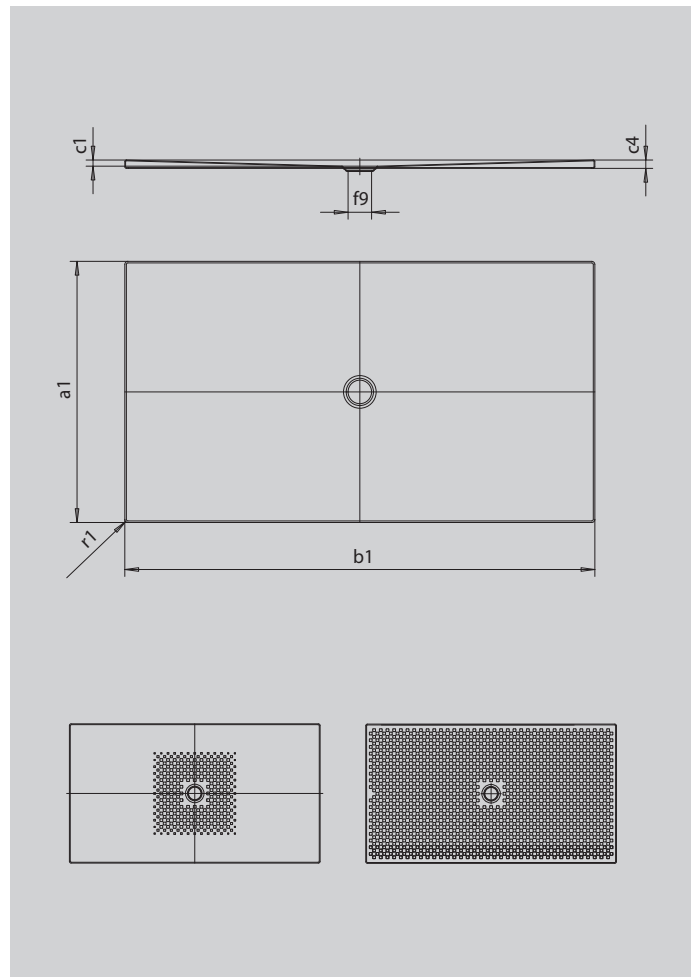

SCONA

- harmonious design with centrally-placed waste
- can be installed absolutely flush to floor
- made of KALDEWEI steel enamel
- flush-fitting recessed waste cover (only in combination with the KA 90 waste fittings)

Similar illustration

SECURE⁺

Model		988
External length	a_1	900 mm
External width	b_1	1600 mm
Depth inside	c_1	23 mm
Height of rim	c_4	32 mm
Height with low-profile support	c_{16}	49 mm
Diameter of waste hole	f_9	Ø 90 mm
External radius	r_1	12 mm
Net weight		37 kg
Anti-slip		492 x 492 mm
Full anti-slip		836 x 1556 mm
SECURE PLUS		full base