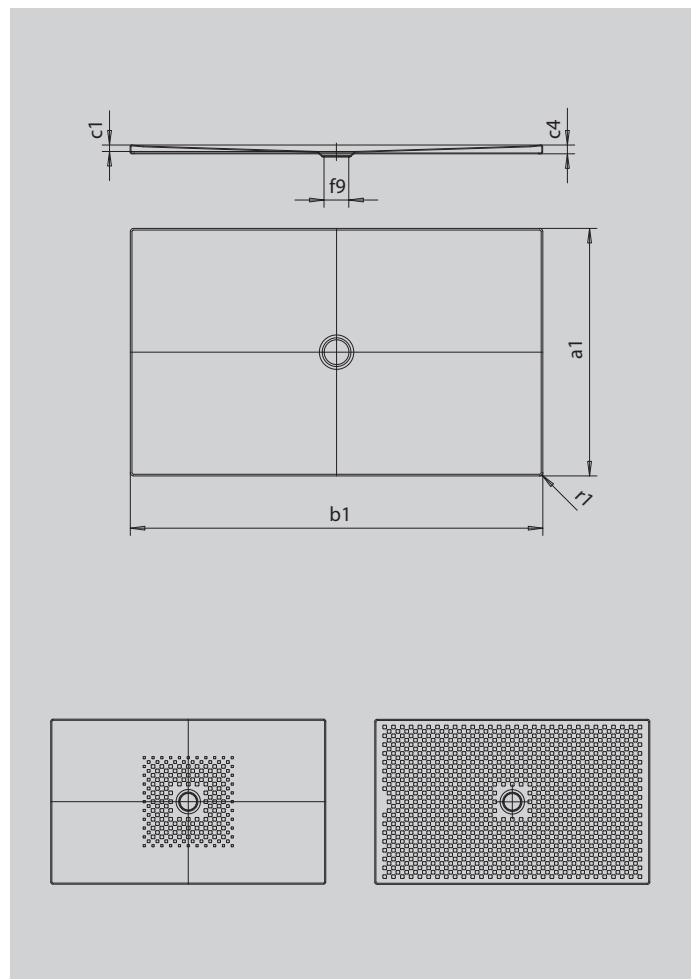

SCONA

- harmonious design with centrally-placed waste
- can be installed absolutely flush to floor
- made of KALDEWEI steel enamel
- flush-fitting recessed waste cover (only in combination with the KA 90 waste fittings)

Similar illustration

SECURE⁺

Model		989
External length	a_1	1000 mm
External width	b_1	1600 mm
Depth inside	c_1	23 mm
Height of rim	c_4	32 mm
Height with low-profile support	c_{16}	49 mm
Diameter of waste hole	f_9	Ø 90 mm
External radius	r_1	12 mm
Net weight		40 kg
Anti-slip		492 x 492 mm
Full anti-slip		932 x 1556 mm
SECURE PLUS		full base