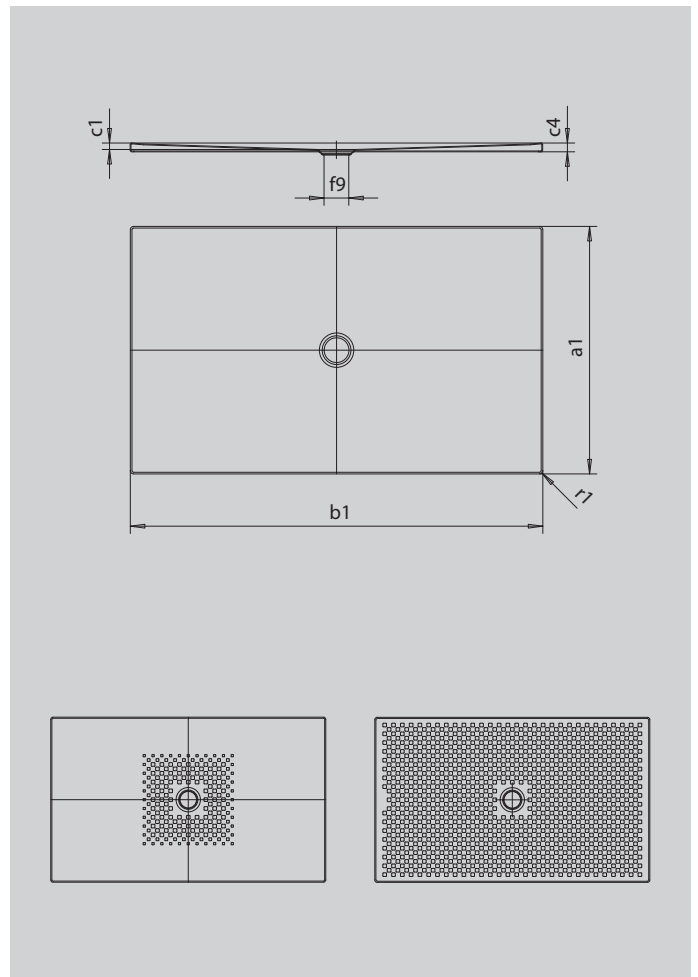

SCONA

- harmonious design with centrally-placed waste
- can be installed absolutely flush to floor
- made of KALDEWEI steel enamel
- flush-fitting recessed waste cover (only in combination with the KA 90 waste fittings)

Similar illustration

SECURE⁺

Model		994
External length	a_1	900 mm
External width	b_1	1700 mm
Depth inside	c_1	23 mm
Height of rim	c_4	32 mm
Diameter of waste hole	f_9	Ø 90 mm
External radius	r_1	12 mm
Net weight		40 kg
Anti-slip		492 x 492 mm
Full anti-slip		836 x 1652 mm
SECUREPLUS		full base