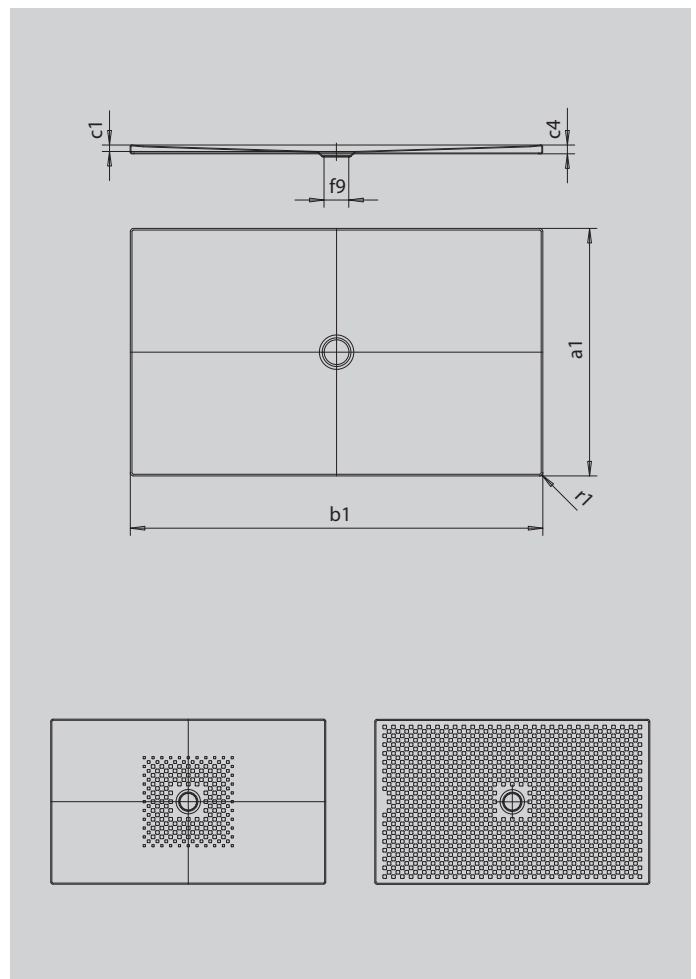

# SCONA

- harmonious design with centrally-placed waste
- can be installed absolutely flush to floor
- made of KALDEWEI steel enamel
- flush-fitting recessed waste cover (only in combination with the KA 90 waste fittings)

Similar illustration

SECURE<sup>+</sup>

Model		996
External length	$a_1$	800 mm
External width	$b_1$	1800 mm
Depth inside	$c_1$	23 mm
Height of rim	$c_4$	32 mm
Height with low-profile support	$c_{16}$	49 mm
Diameter of waste hole	$f_9$	Ø 90 mm
External radius	$r_1$	12 mm
Net weight		37 kg
Anti-slip		492 x 492 mm
Full anti-slip		740 x 1748 mm
SECURE PLUS		full base