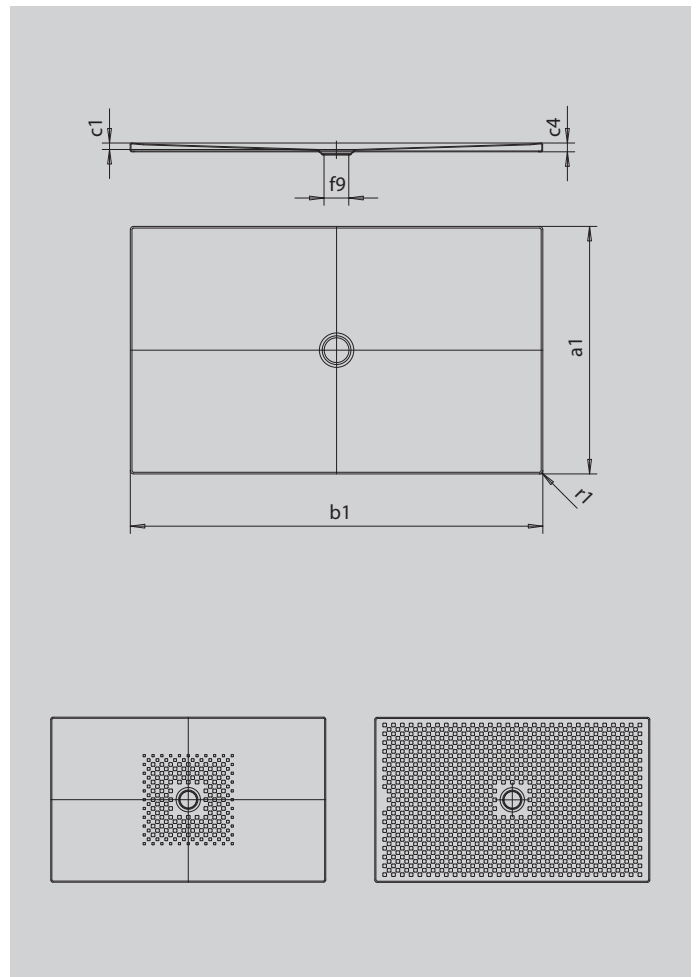

SCONA

- harmonious design with centrally-placed waste
- can be installed absolutely flush to floor
- made of KALDEWEI steel enamel
- flush-fitting recessed waste cover (only in combination with the KA 90 waste fittings)

Similar illustration

SECURE⁺

Model		997
External length	a_1	900 mm
External width	b_1	1800 mm
Depth inside	c_1	23 mm
Height of rim	c_4	32 mm
Height with low-profile support	c_{16}	49 mm
Diameter of waste hole	f_9	Ø 90 mm
External radius	r_1	12 mm
Net weight		41 kg
Anti-slip		492 x 492 mm
Full anti-slip		836 x 1748 mm
SECURE PLUS		full base