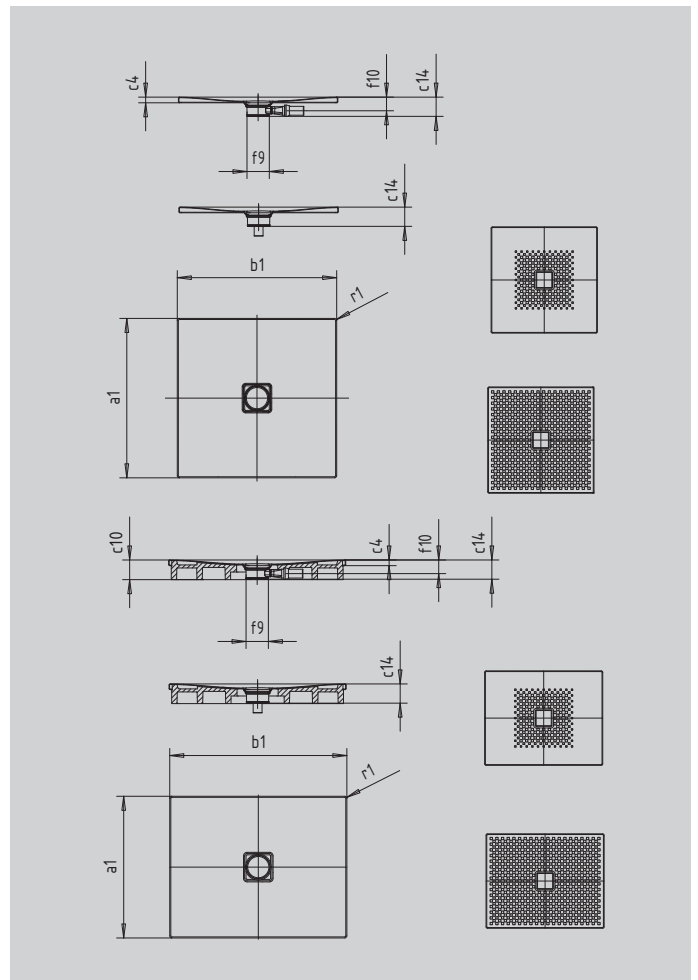

CONOFLAT

- straightlined, purist design
- high level of comfort thanks to the flat enamelled waste cover that is flush with the shower area
- can be installed to be absolutely flush with the floor
- ideally complements the CONODUO bath
- designed by Sottsass Associati
- made of KALDEWEI steel enamel

Similar illustration

SECURE⁺

Model		780
External length	a_1	800 mm
External width	b_1	900 mm
Depth inside	c_1	23 mm
Height of rim	c_4	32 mm
Height with support	c_{10}	110 mm
Height with low-profile support	c_{14}	49 mm
Diameter of waste hole	f_9	Ø 120 mm
Bottle trap connection height	f_{10}	76 mm
External radius	r_1	12 mm
Net weight		19 kg
Anti-slip		492 x 492 mm
Full anti-slip		740 x 836 mm
SECURE PLUS		full base