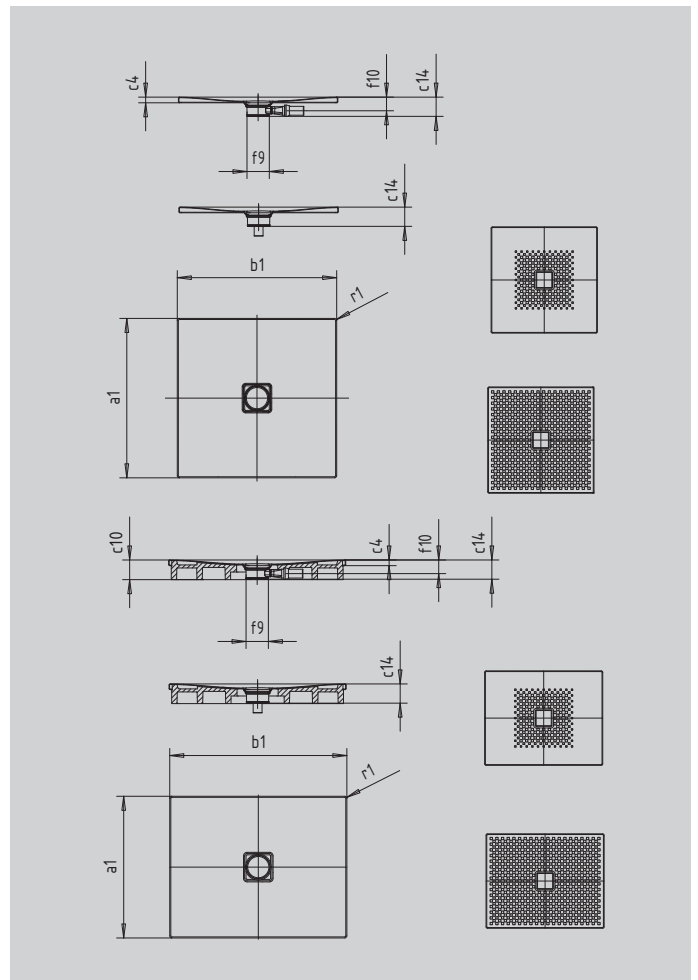

# CONOFLAT

- straightlined, purist design
- high level of comfort thanks to the flat enamelled waste cover that is flush with the shower area
- can be installed to be absolutely flush with the floor
- ideally complements the CONODUO bath
- designed by Sottsass Associati
- made of KALDEWEI steel enamel

Similar illustration

SECURE<sup>+</sup>

Model		781
External length	$a_1$	800 mm
External width	$b_1$	1000 mm
Depth inside	$c_1$	23 mm
Height of rim	$c_4$	32 mm
Height with low-profile support	$c_{16}$	49 mm
Diameter of waste hole	$f_9$	Ø 120 mm
Bottle trap connection height	$f_{10}$	76 mm
External radius	$r_1$	12 mm
Net weight		20 kg
Anti-slip		492 x 492 mm
Full anti-slip		740 x 932 mm
SECURE PLUS		full base