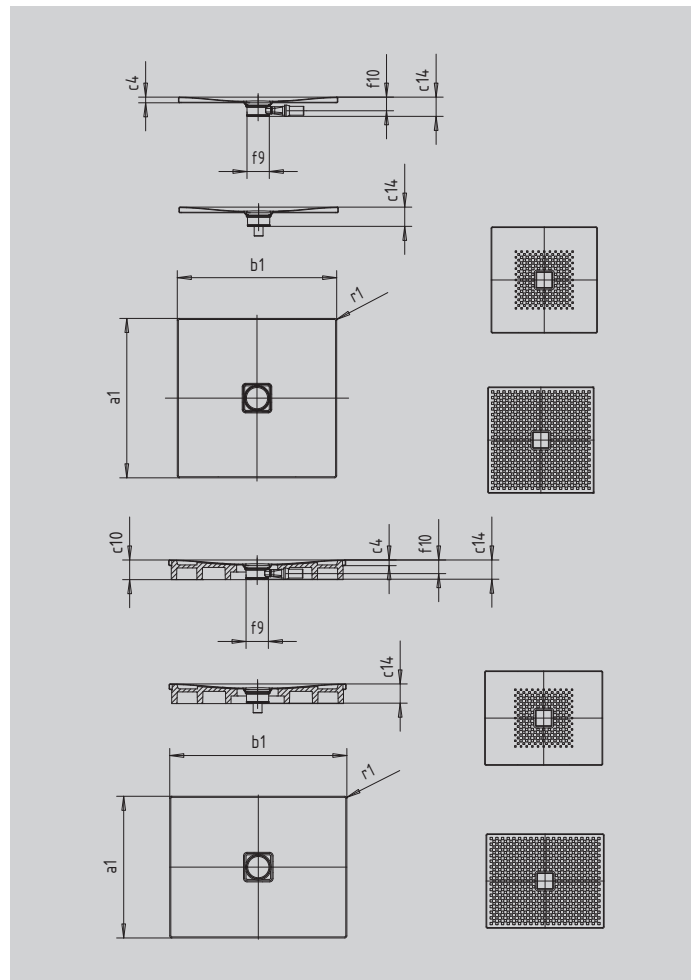

CONOFLAT

- straightlined, purist design
- high level of comfort thanks to the flat enamelled waste cover that is flush with the shower area
- can be installed to be absolutely flush with the floor
- ideally complements the CONODUO bath
- designed by Sottsass Associati
- made of KALDEWEI steel enamel

Similar illustration

SECURE⁺

Model		781
External length	a_1	800 mm
External width	b_1	1000 mm
Depth inside	c_1	23 mm
Height of rim	c_4	32 mm
Height with support	c_{10}	110 mm
Height with low-profile support	c_{16}	49 mm
Diameter of waste hole	f_9	Ø 120 mm
Bottle trap connection height	f_{10}	76 mm
External radius	r_1	12 mm
Net weight		21 kg
Anti-slip		492 x 492 mm
Full anti-slip		740 x 932 mm
SECURE PLUS		full base