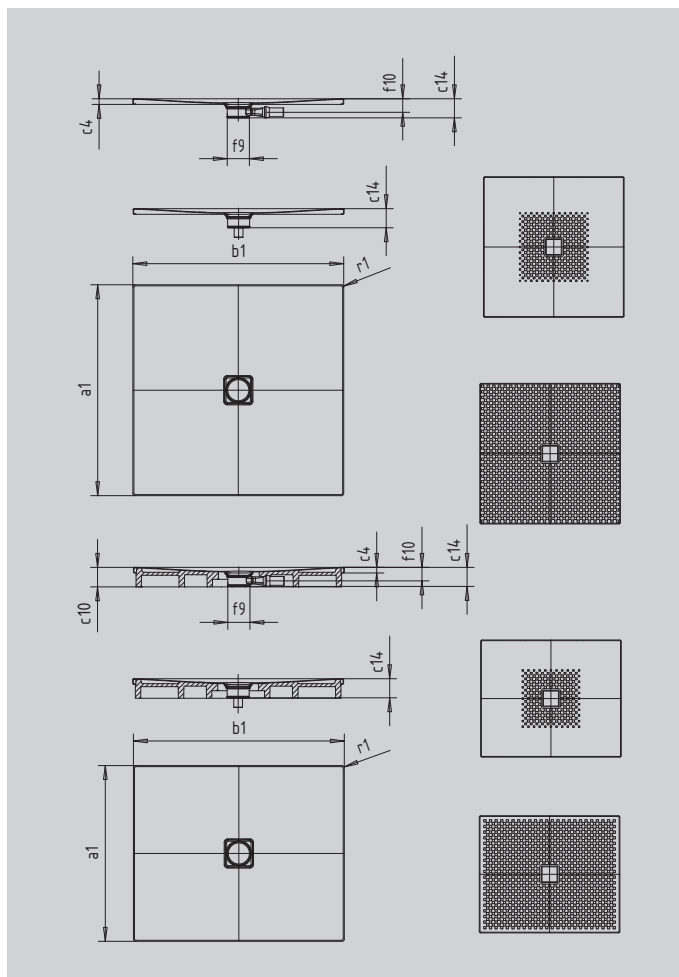

CONOFLAT

- straightlined, purist design
- high level of comfort thanks to the flat enamelled waste cover that is flush with the shower area
- can be installed to be absolutely flush with the floor
- ideally complements the CONODUO bath
- designed by Sottsass Associati
- made of KALDEWEI steel enamel

Similar illustration

SECURE⁺

Model		782
External length	a_1	800 mm
External width	b_1	1200 mm
Depth inside	c_1	23 mm
Height of rim	c_4	32 mm
Height with low-profile support	c_{16}	49 mm
Diameter of waste hole	f_9	Ø 120 mm
Bottle trap connection height	f_{10}	76 mm
External radius	r_1	12 mm
Net weight		25 kg
Anti-slip		492 x 492 mm
Full anti-slip		740 x 1124 mm
SECURE PLUS		full base