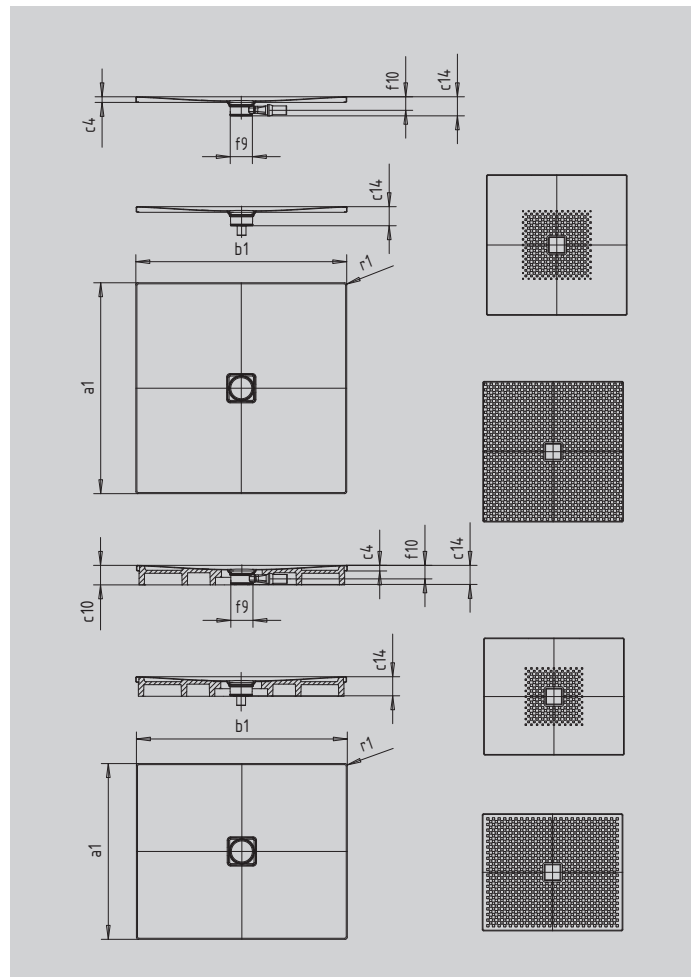

CONOFLAT

- straightlined, purist design
- high level of comfort thanks to the flat enamelled waste cover that is flush with the shower area
- can be installed to be absolutely flush with the floor
- ideally complements the CONODUO bath
- designed by Sottsass Associati
- made of KALDEWEI steel enamel

Similar illustration

SECURE⁺

Model		782
External length	a_1	800 mm
External width	b_1	1200 mm
Depth inside	c_1	23 mm
Height of rim	c_4	32 mm
Height with support	c_{10}	110 mm
Height with low-profile support	c_{16}	49 mm
Diameter of waste hole	f_9	Ø 120 mm
Bottle trap connection height	f_{10}	76 mm
External radius	r_1	12 mm
Net weight		26 kg
Anti-slip		492 x 492 mm
Full anti-slip		740 x 1124 mm
SECURE PLUS		full base